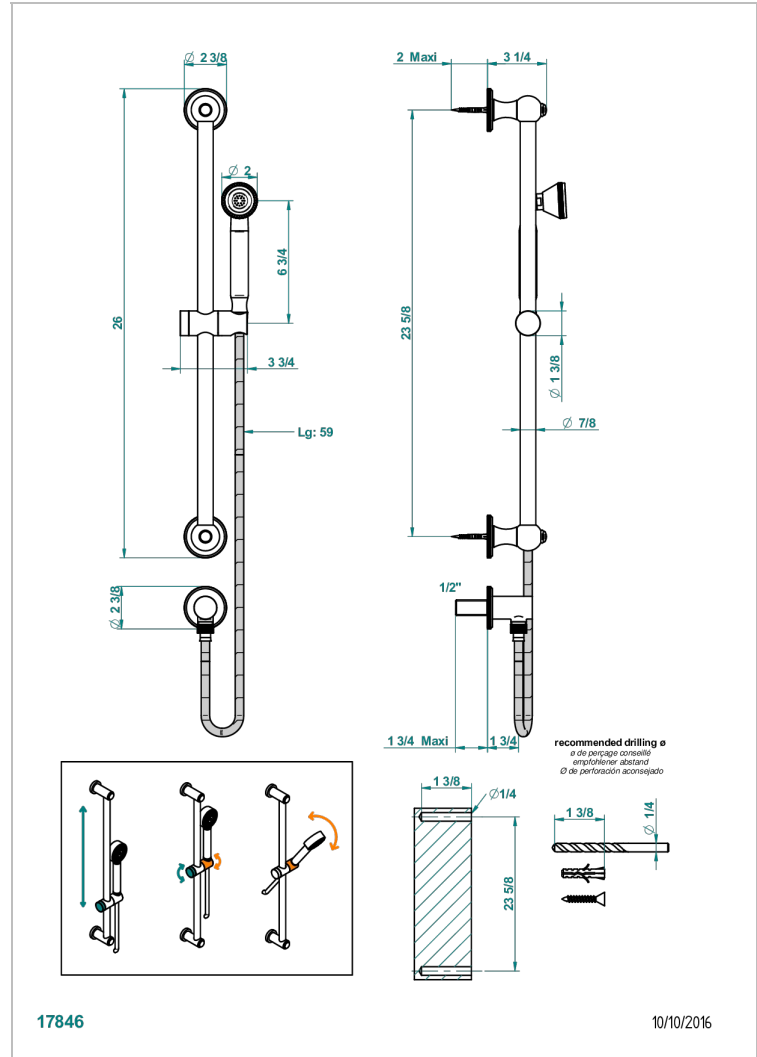

# ART DECO CRYSTAL

A56-58

Wall mounted stylised handshower, sidebar, hose, hook and elbow

## CHARACTERISTIC

- Art Déco Crystal
- Wall mounted stylised handshower, sidebar, hose, hook and elbow

## TECHNICAL SPECS

- Recommandé : 3 bars (max. 5 bars) - Advised : 43,5 psi (max. 72 psi)
- 9,5 l/min à 3 bars (2.5 gpm at 43.5 psi)