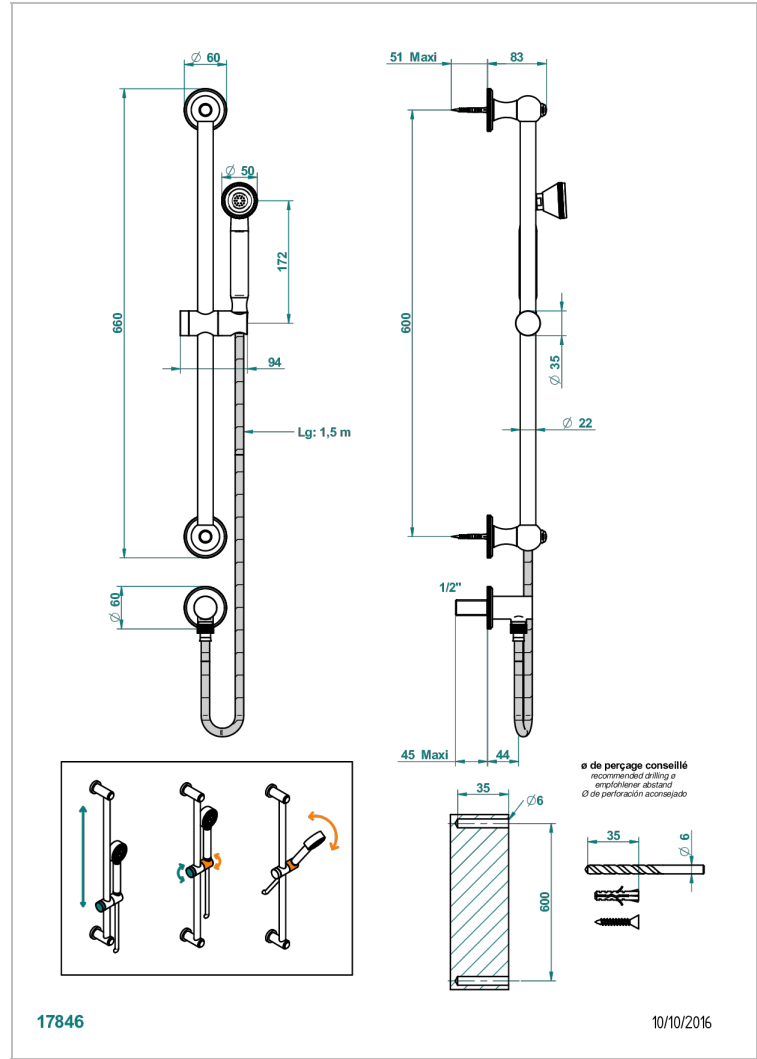

ART DECO WITH LEVER

A55-58

Wall mounted stylised handshower, sidebar, hose, hook and elbow

CHARACTERISTIC

- Art Déco with lever
- Wall mounted stylised handshower, sidebar, hose, hook and elbow

TECHNICAL SPECS

- Recommandé : 3 bars (max. 5 bars) - Advised : 43,5 psi (max. 72 psi)
- 9,5 l/min à 3 bars (2.5 gpm at 43.5 psi)

AVAILABLE FINITIONS

Antique nickel - H28
Black ceram - D30
Blush PVD - H62
Brass color PVD - H49
Brown bronze color PVD - F33
Gold color PVD - H52