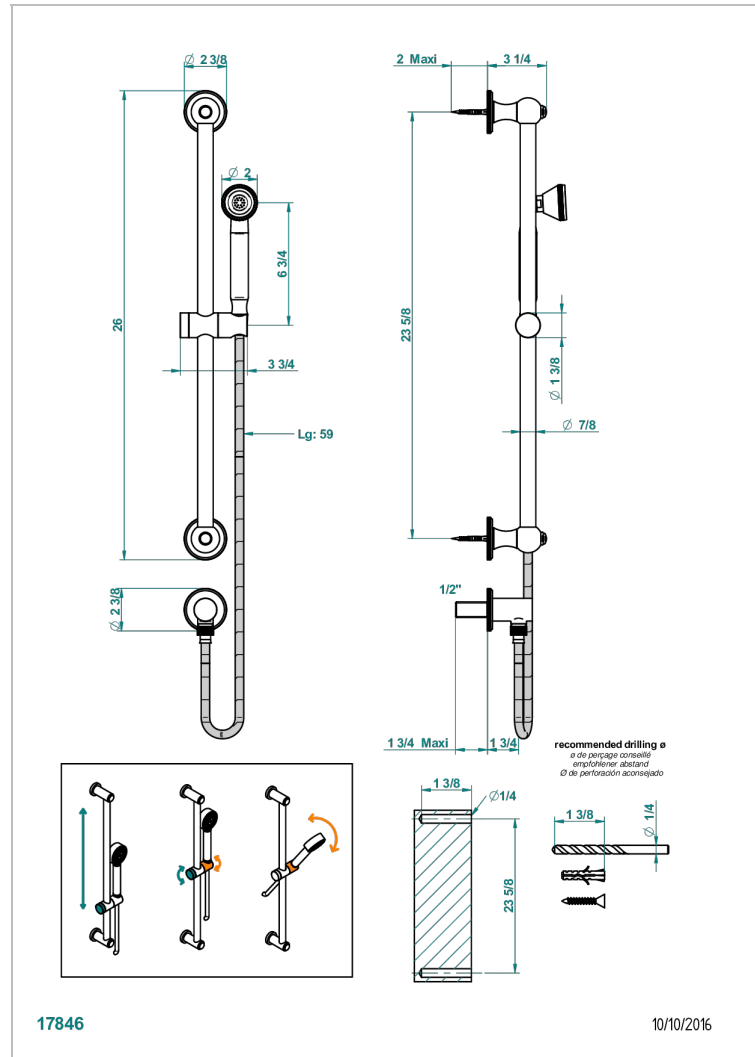

ART DECO WITH LEVER

A55-58

Wall mounted stylised handshower, sidebar, hose, hook and elbow

CHARACTERISTIC

- Art Déco with lever
- Wall mounted stylised handshower, sidebar, hose, hook and elbow

TECHNICAL SPECS

- Recommandé : 3 bars (max. 5 bars) - Advised : 43,5 psi (max. 72 psi)
- 9,5 l/min à 3 bars (2.5 gpm at 43.5 psi)

AVAILABLE FINITIONS

Antique nickel - H28
Black ceram - D30
Blush PVD - H62
Brass color PVD - H49
Brown bronze color PVD - F33
Gold color PVD - H52