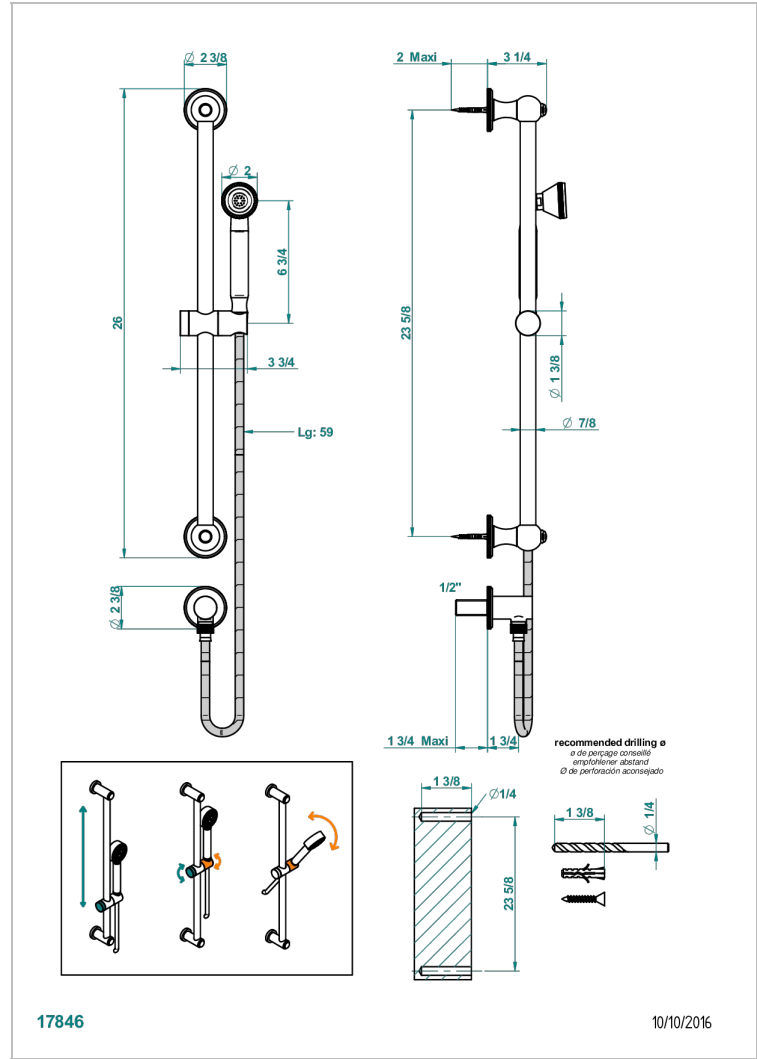

Wall mounted stylised handshower, sidebar, hose, hook and elbow

## CHARACTERISTIC

- Art Déco
- Wall mounted stylised handshower, sidebar, hose, hook and elbow

## TECHNICAL SPECS

- Recommandé : 3 bars (max. 5 bars) - Advised : 43,5 psi (max. 72 psi)
- 9,5 l/min à 3 bars (2.5 gpm at 43.5 psi)