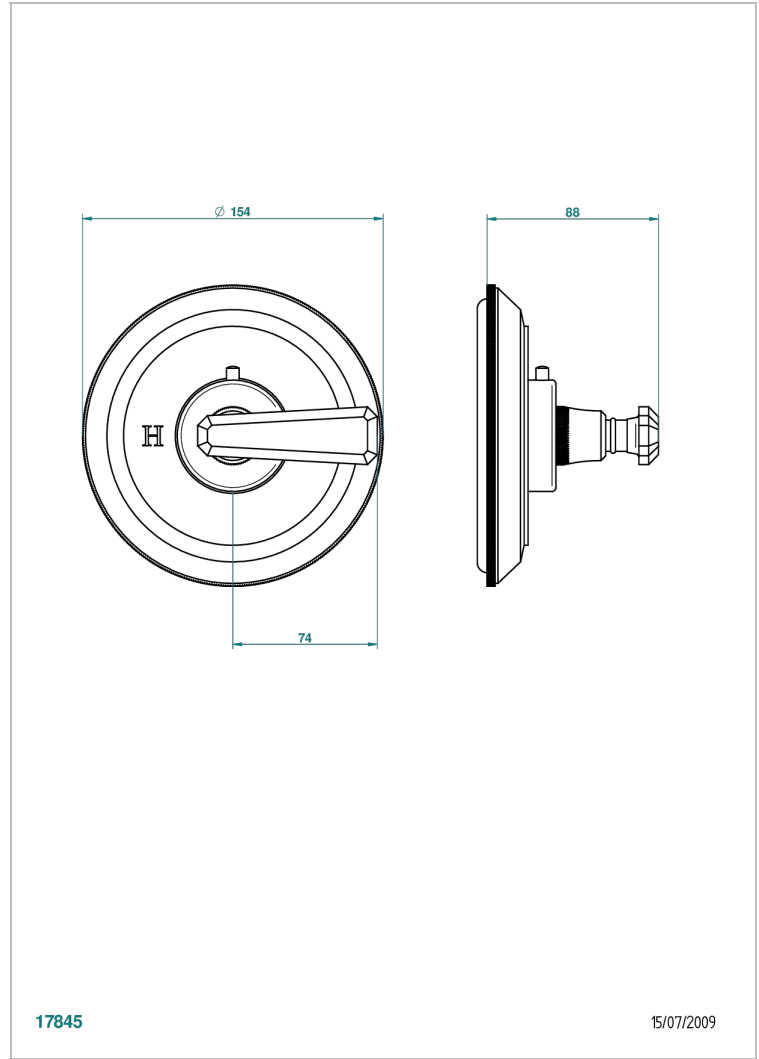

TRADITION WITH LEVER HANDLES

A58-15EN16EM

Trim plate and handle for eurotherm valve 8200/us & 8300/us

THG[®]
PARIS

CHARACTERISTIC

- Tradition with lever handles
- Trim plate and handle for eurotherm valve 8200/us & 8300/us