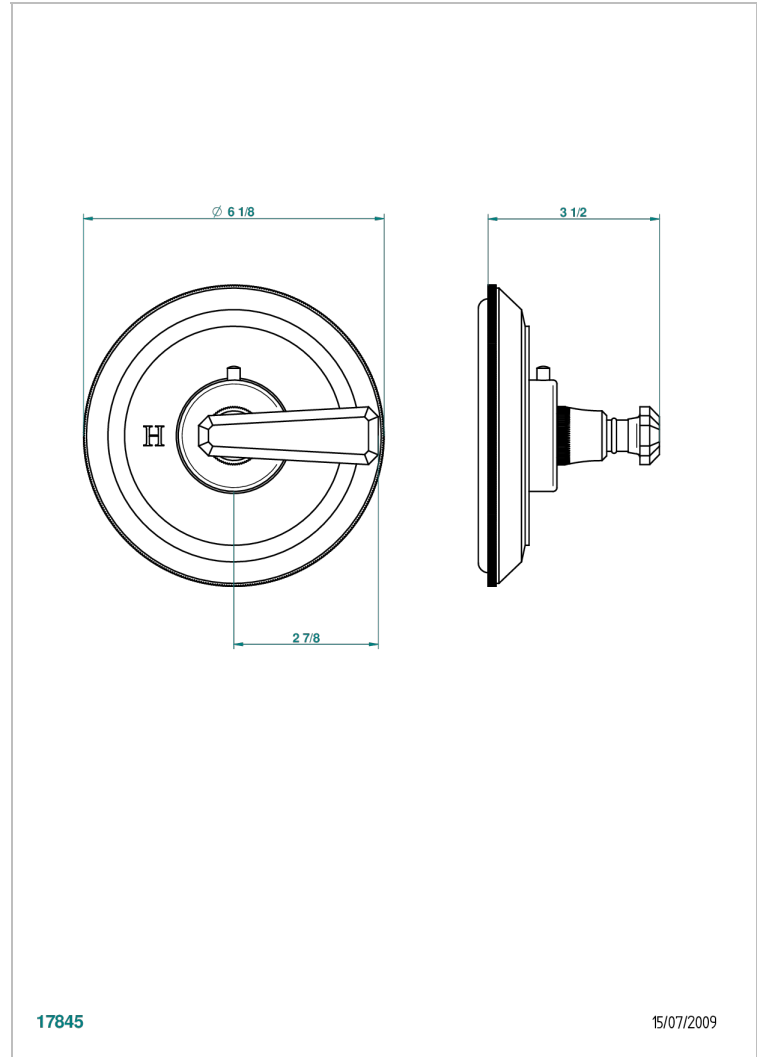

# TRADITION WITH LEVER HANDLES

A58-15EN16EM

Trim plate and handle for eurotherm valve 8200/us & 8300/us

THG<sup>®</sup>  
PARIS

## CHARACTERISTIC

- Tradition with lever handles
- Trim plate and handle for eurotherm valve 8200/us & 8300/us