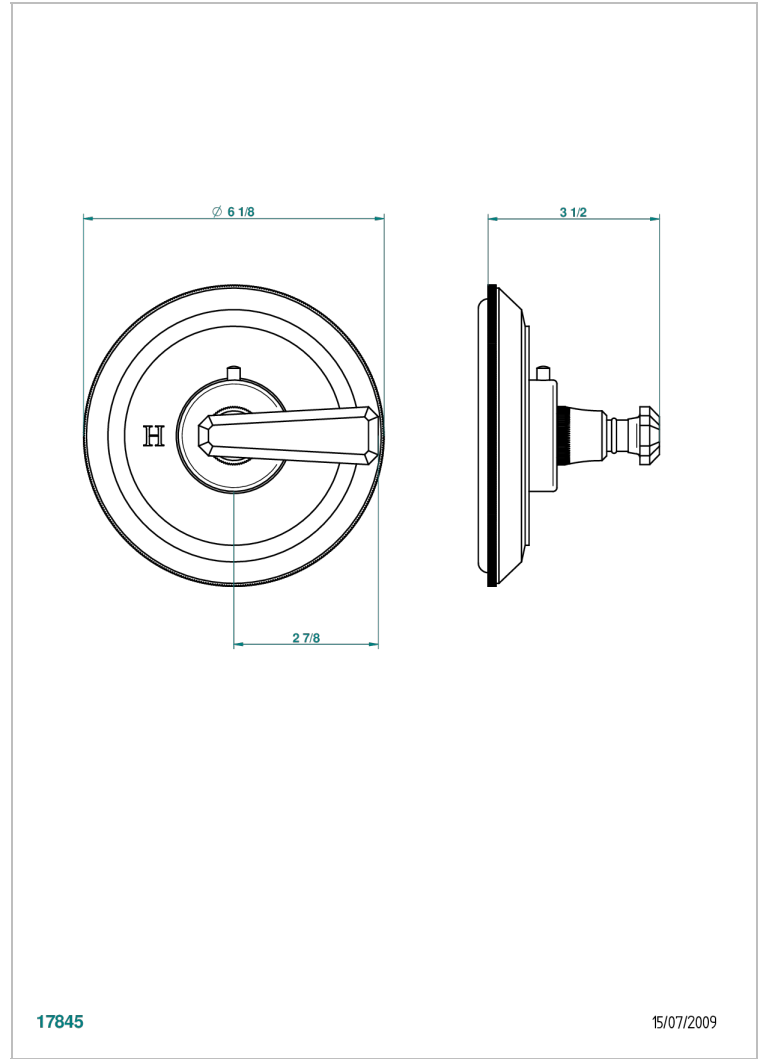

TRADITION WITH LEVER

A58-15EN16EM

Trim for Eurotherm thermostat n° 8105N, 8200N, 8300

THG[®]
PARIS

CHARACTERISTIC

- Tradition with lever
- Trim for Eurotherm thermostat n° 8105N, 8200N, 8300

RELATED SKU'S

- Ref. G00-8105N 1/2" Eurotherm thermostat, 40 l/min with wax cartridge
- Ref. G00-8200N 3/4" Eurotherm thermostat, 80 l/min