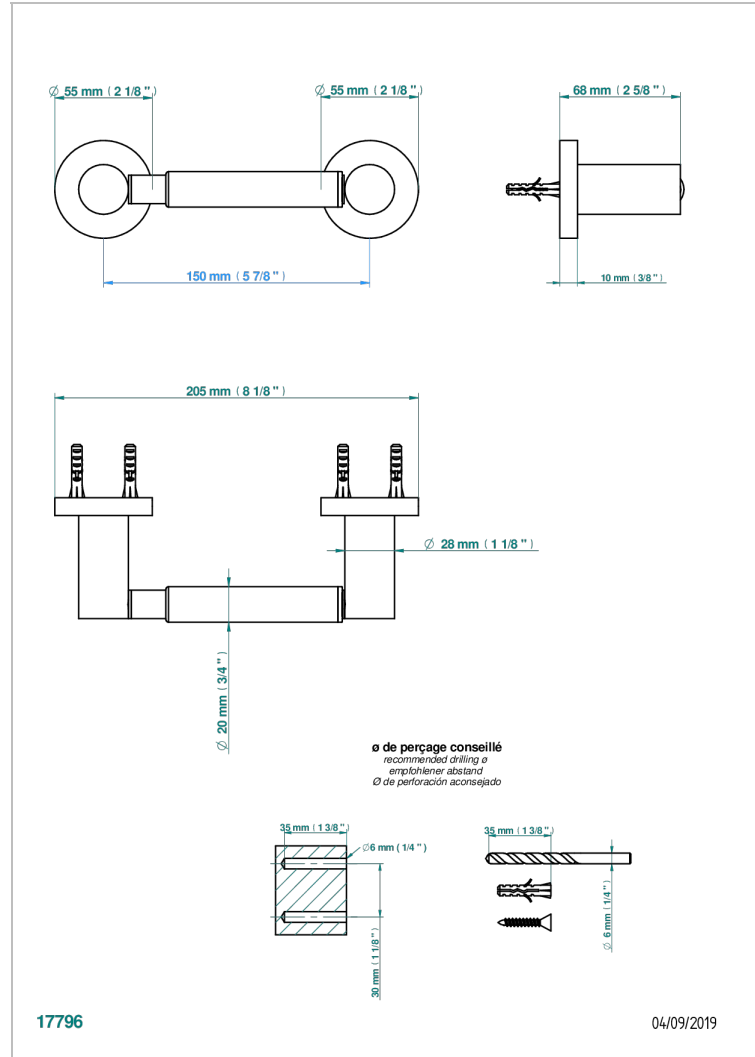

BONDI WITH LEVER HANDLES

G7G-543M

Paper roll holder

17796

04/09/2019

CHARACTERISTIC

- Bondi with lever handles
- Paper roll holder

AVAILABLE FINITIONS