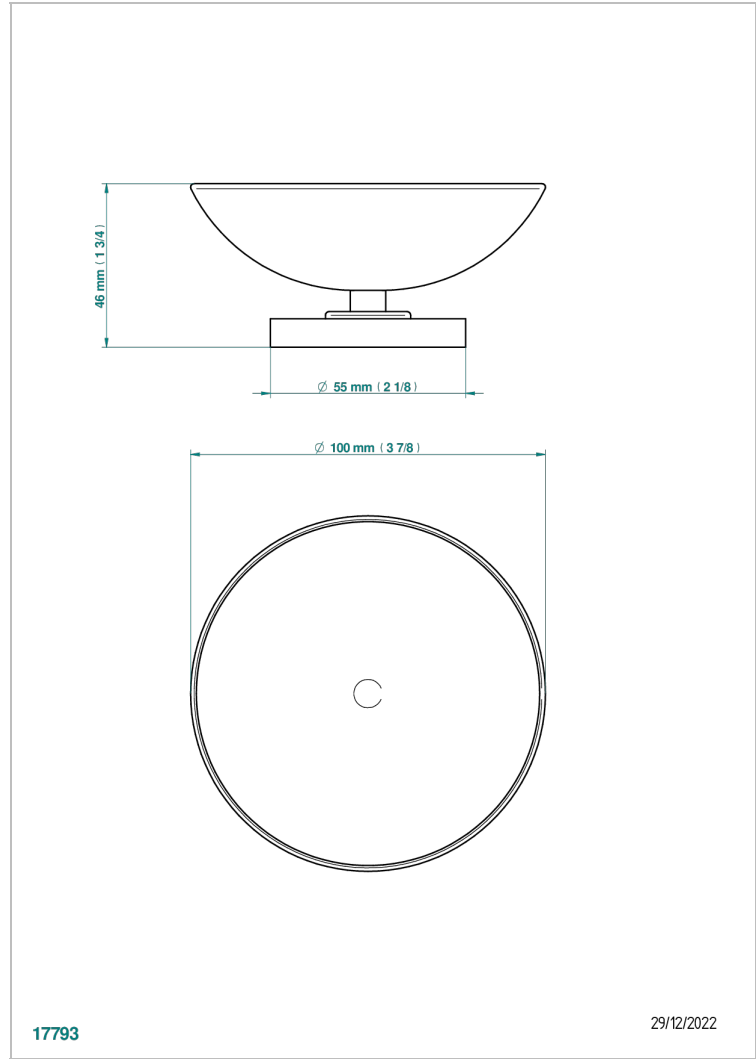

NEW PARADISE

U5P-544

Soap dish, freestanding , 4" diameter

THG[®]
PARIS

CHARACTERISTIC

- New Paradise
- Soap dish, freestanding , 4" diameter

AVAILABLE FINITIONS

Black ceram - D30
Blush PVD - H62
Brass color PVD - H49
Brown bronze color PVD - F33
Chrome polished - A02
Gold color PVD - H52