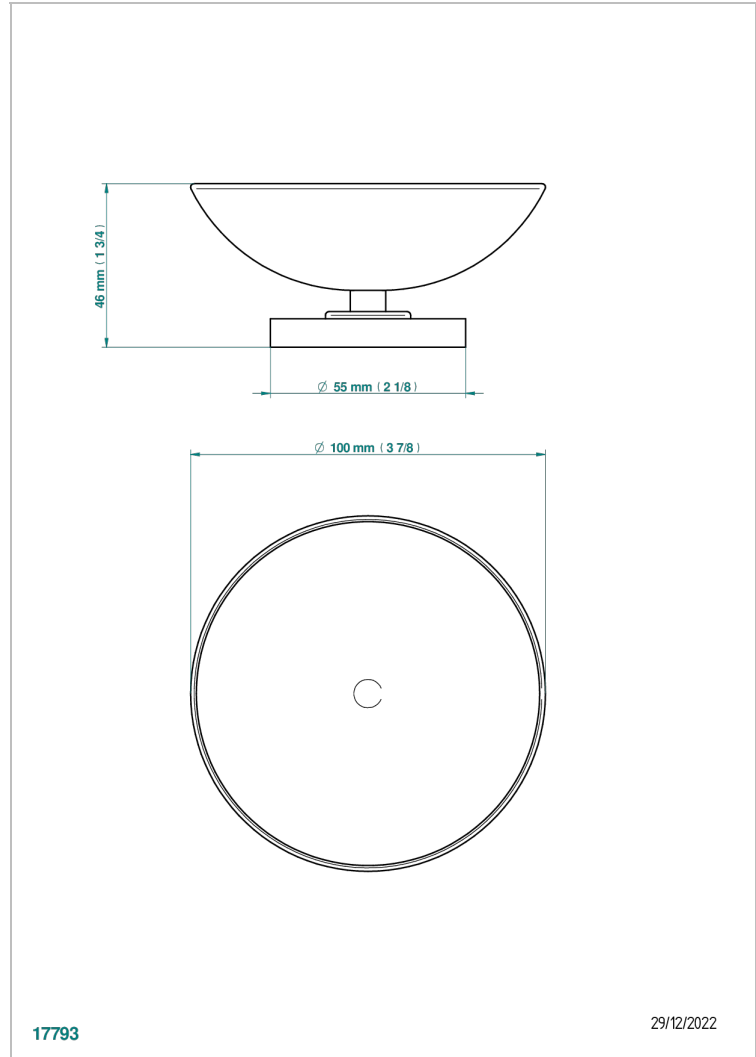

NEW ISLAND

U5N-544

Soap dish, freestanding , 4" diameter

CHARACTERISTIC

- New Island
- Soap dish, freestanding , 4" diameter

AVAILABLE FINITIONS

Black ceram - D30
Blush PVD - H62
Brass color PVD - H49
Brown bronze color PVD - F33
Chrome polished - A02
Gold color PVD - H52