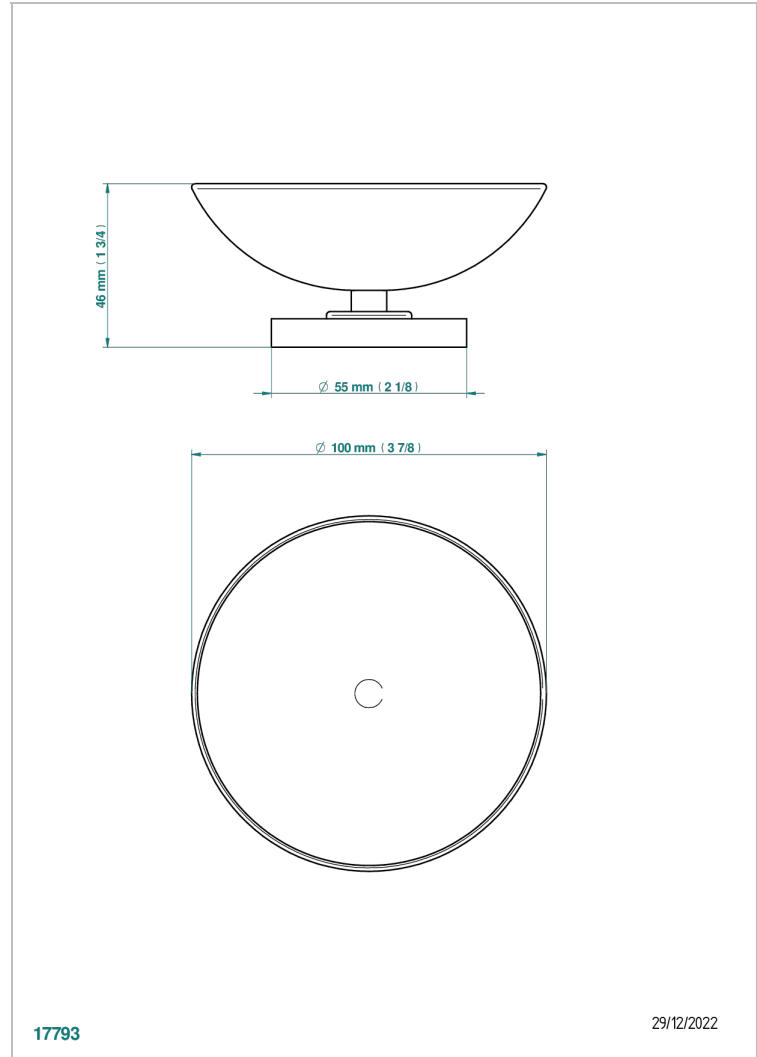

ZOOM.12

U4L-544

Soap dish, freestanding , 4" diameter

17793

29/12/2022

CHARACTERISTIC

- Zoom.12
- Soap dish, freestanding , 4" diameter

AVAILABLE FINITIONS