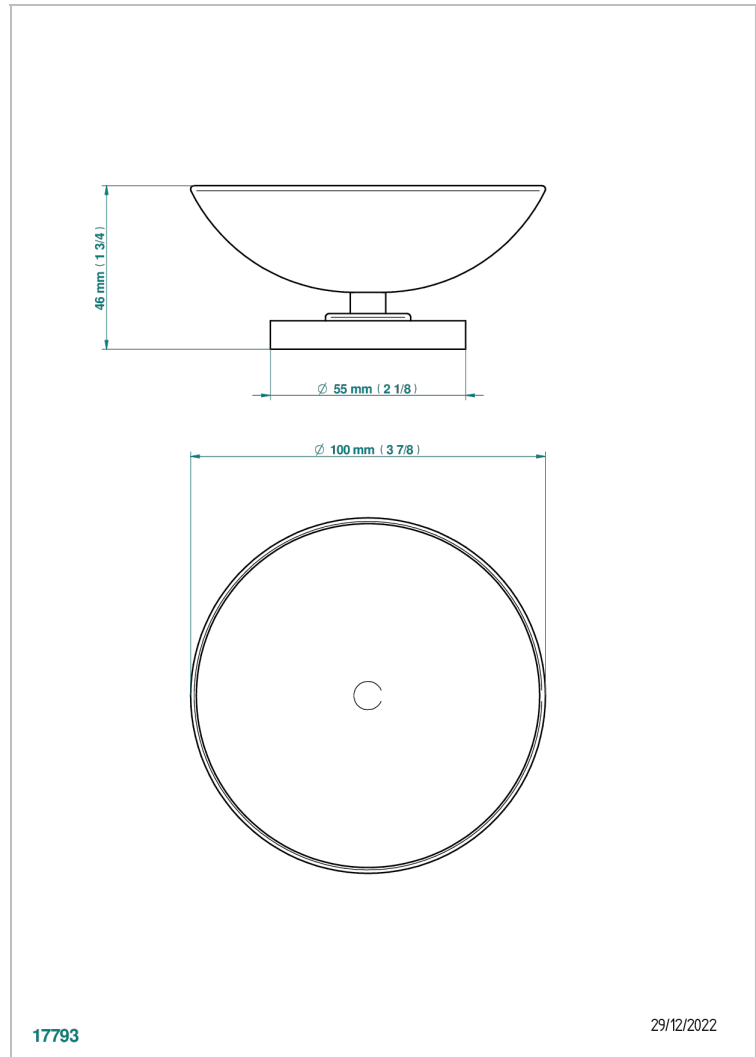

ZOOM.7

U4K-544

Soap dish, freestanding , 4" diameter

CHARACTERISTIC

- Zoom.7
- Soap dish, freestanding , 4" diameter

AVAILABLE FINITIONS

Black ceram - D30
Blush PVD - H62
Brass color PVD - H49
Brown bronze color PVD - F33
Chrome polished - A02
Gold color PVD - H52