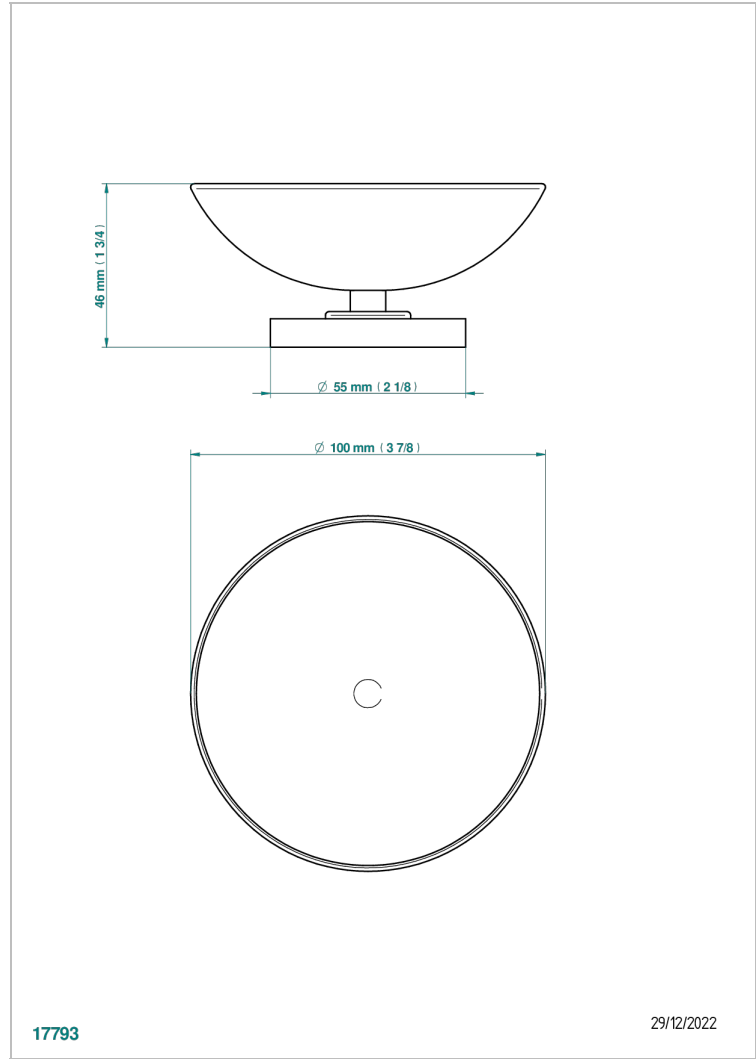

ZOOM.7

U4K-544

Soap dish on stand, ø 100 mm

CHARACTERISTIC

- Zoom.7
- Soap dish on stand, ø 100 mm

AVAILABLE FINITIONS

Black ceram - D30
Blush PVD - H62
Brass color PVD - H49
Brown bronze color PVD - F33
Gold color PVD - H52
Graphite PVD - H64