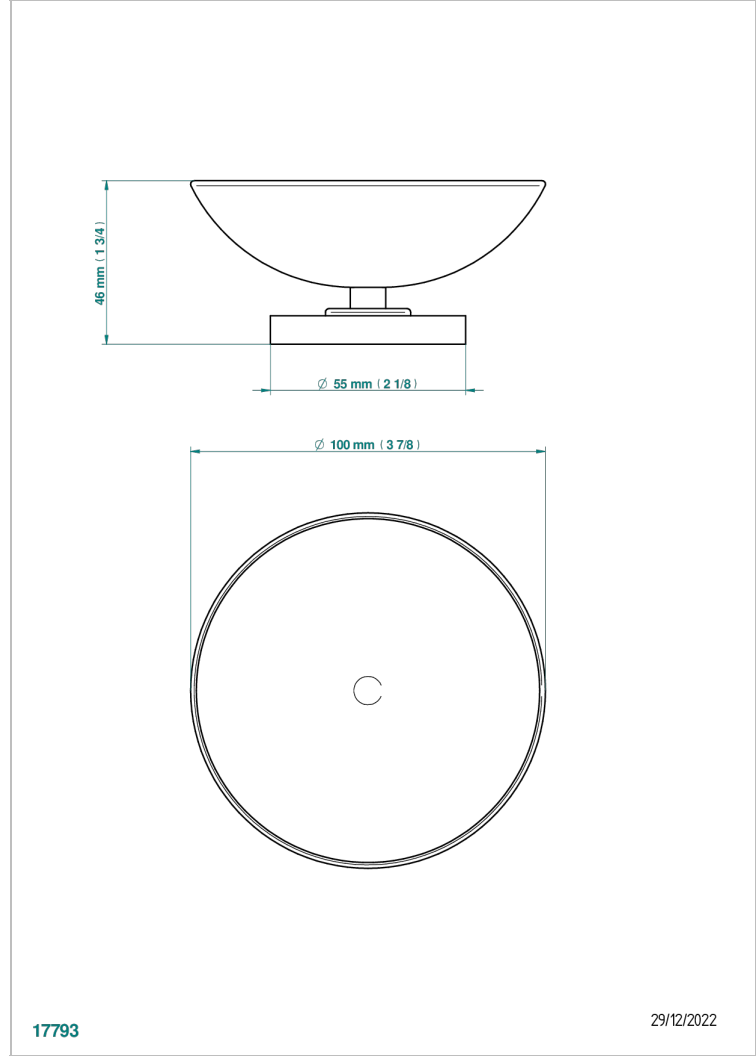

ZOOM.5

U4J-544

Soap dish, freestanding , 4" diameter

CHARACTERISTIC

- Zoom.5
- Soap dish, freestanding , 4" diameter

AVAILABLE FINITIONS

Black ceram - D30
Blush PVD - H62
Brass color PVD - H49
Brown bronze color PVD - F33
Chrome polished - A02
Gold color PVD - H52