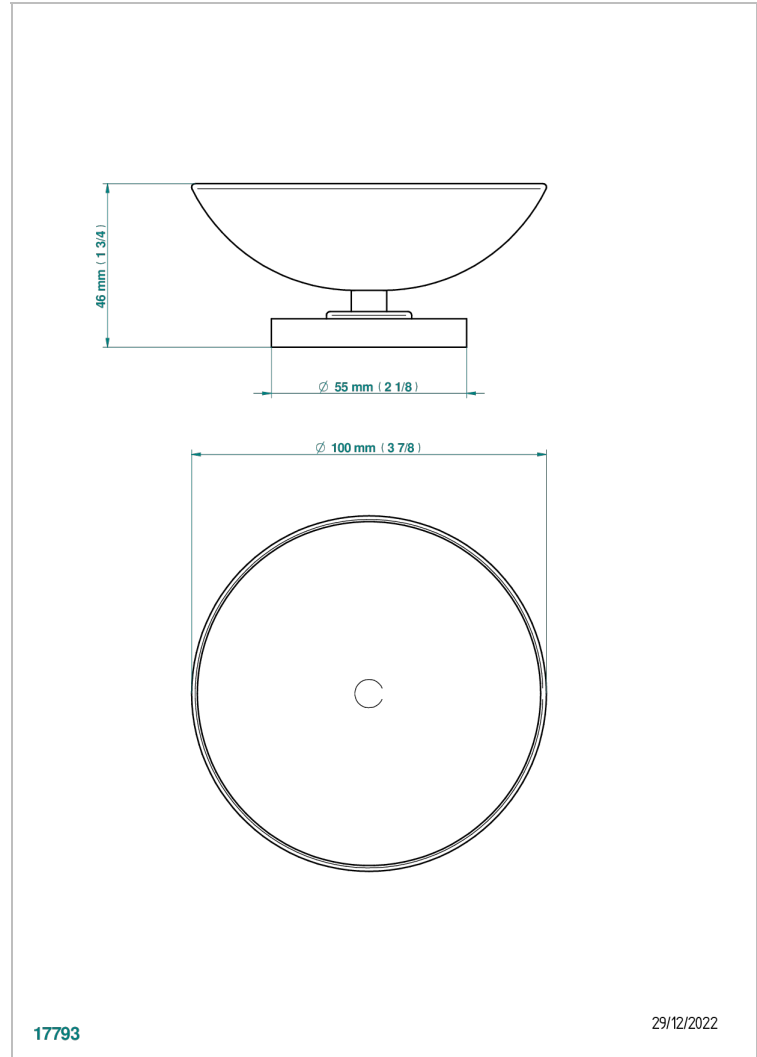

ZOOM.5

U4J-544

Soap dish on stand, ø 100 mm

CHARACTERISTIC

- Zoom.5
- Soap dish on stand, ø 100 mm

AVAILABLE FINITIONS

Black ceram - D30
Blush PVD - H62
Brass color PVD - H49
Brown bronze color PVD - F33
Gold color PVD - H52
Graphite PVD - H64