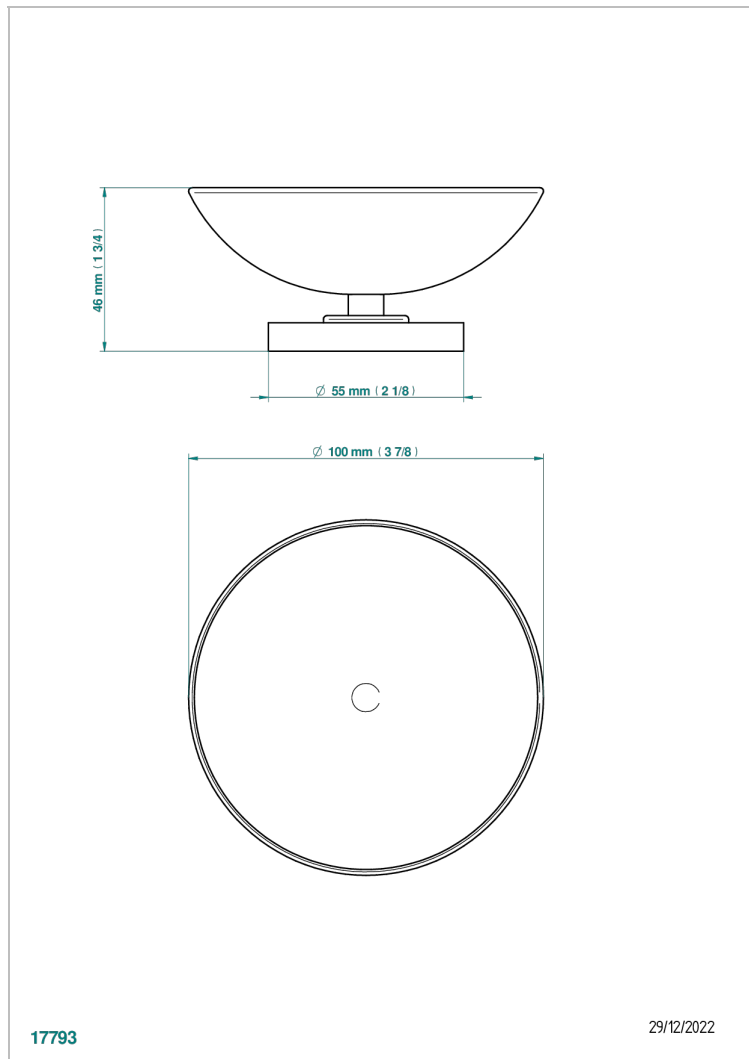

INFINI WHITE PORCELAIN WITH GOLD DECOR

U2F-544

Soap dish, freestanding , 4" diameter

17793

29/12/2022

CHARACTERISTIC

- Infini White Porcelain with Gold decor
- Soap dish, freestanding , 4" diameter

AVAILABLE FINITIONS