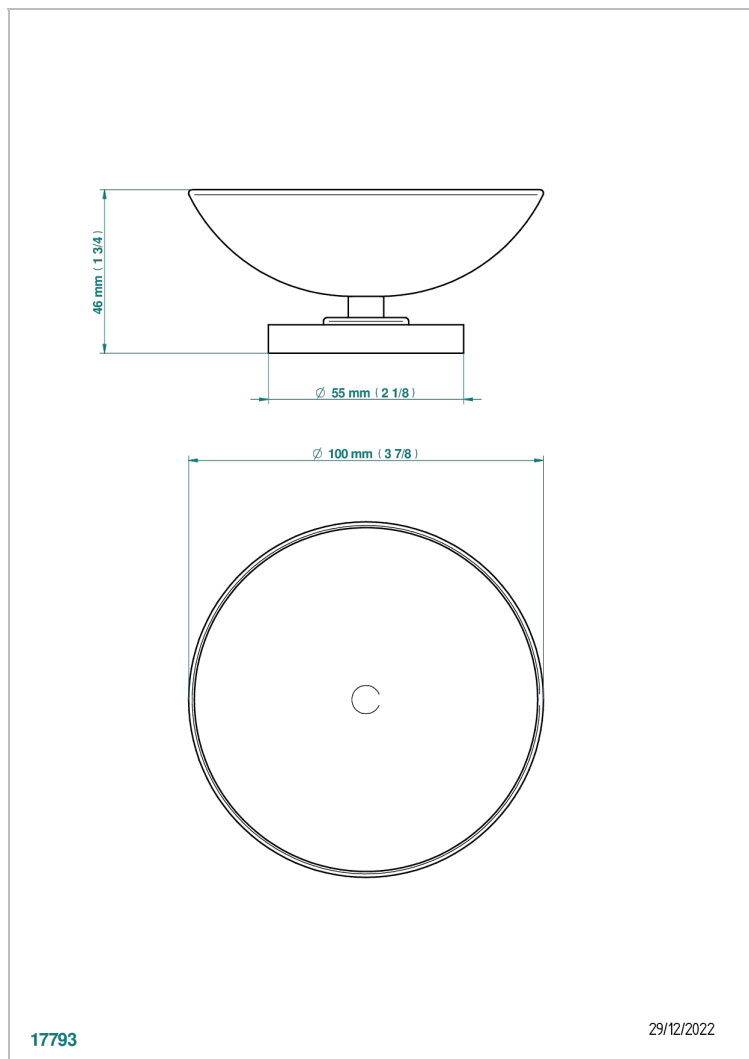

INFINI WHITE PORCELAIN WITH GOLD DECOR

U2F-544

Soap dish on stand, ø 100 mm

CHARACTERISTIC

- Infini White Porcelain with Gold decor
- Soap dish on stand, ø 100 mm

AVAILABLE FINITIONS

Antique nickel - H28
Black ceram - D30
Blush PVD - H62
Brass color PVD - H49
Brown bronze color PVD - F33
Gold color PVD - H52