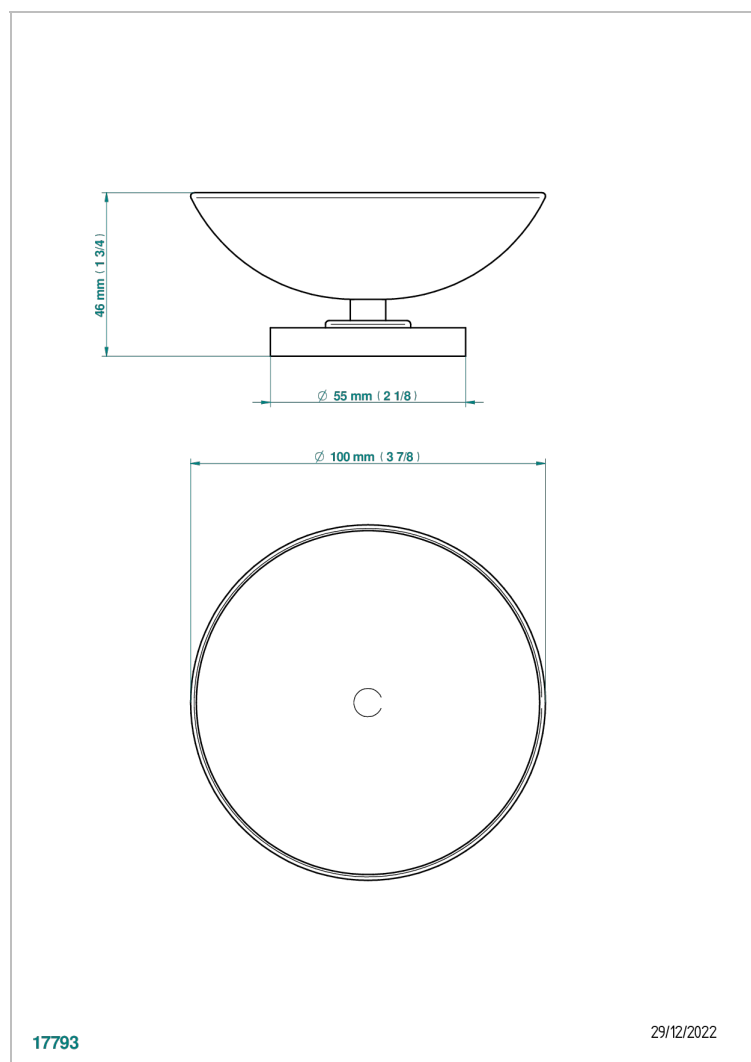

# INFINI WHITE PORCELAIN WITH GOLD DECOR

U2F-544

Soap dish on stand, ø 100 mm

17793

29/12/2022

## CHARACTERISTIC

- Infini White Porcelain with Gold decor
- Soap dish on stand, ø 100 mm