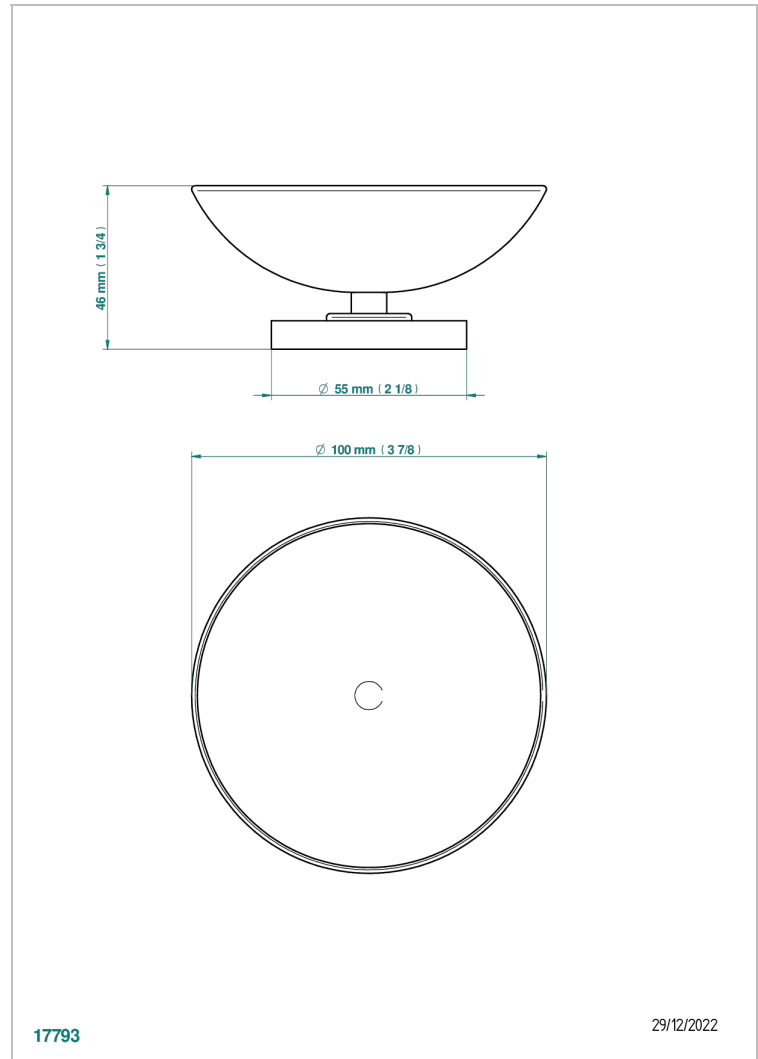

INFINI WHITE PORCELAIN WITH GOLD DECOR

U2F-544

落地式直径100毫米肥皂碟

THG[®]
PARIS

特色

- Infini White Porcelain with Gold decor
- 落地式直径100毫米肥皂碟

可选饰面

Black ceram - D30
Blush PVD - H62
Graphite PVD - H64
Matt Umber PVD - H67
Matt blush PVD - H60
Matt graphite PVD - H65