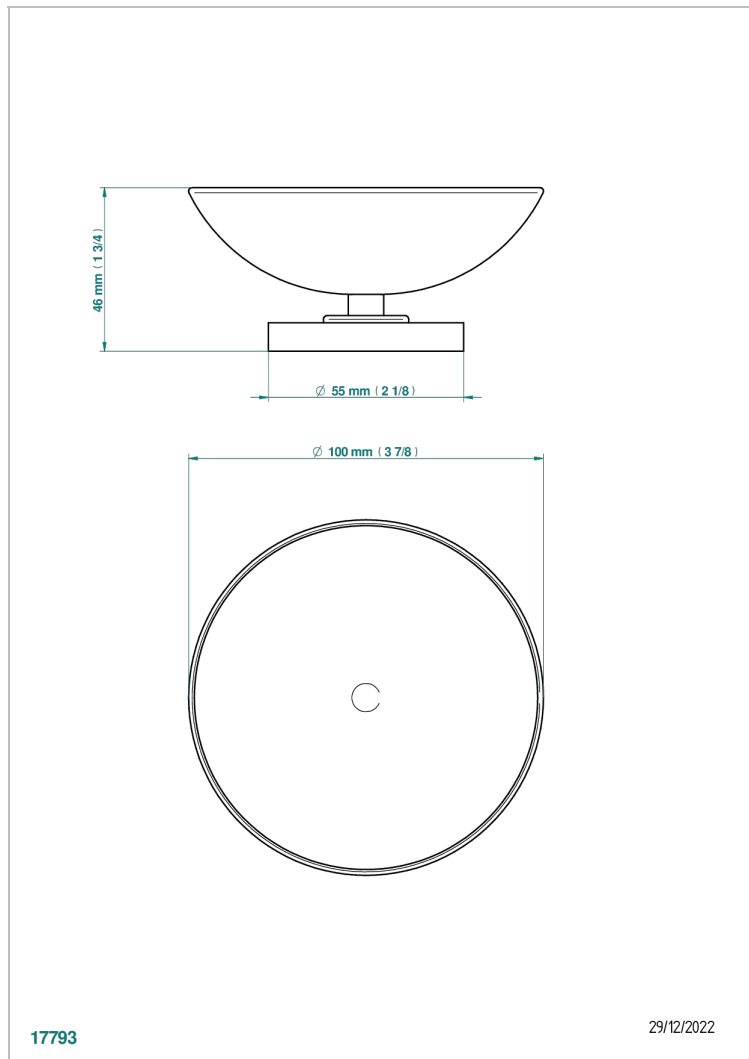

# INFINI WHITE PORCELAIN WITH PLATINUM DECOR

U2E-544

Soap dish, freestanding , 4" diameter

17793

29/12/2022

## CHARACTERISTIC

- Infini White Porcelain with Platinum decor
- Soap dish, freestanding , 4" diameter