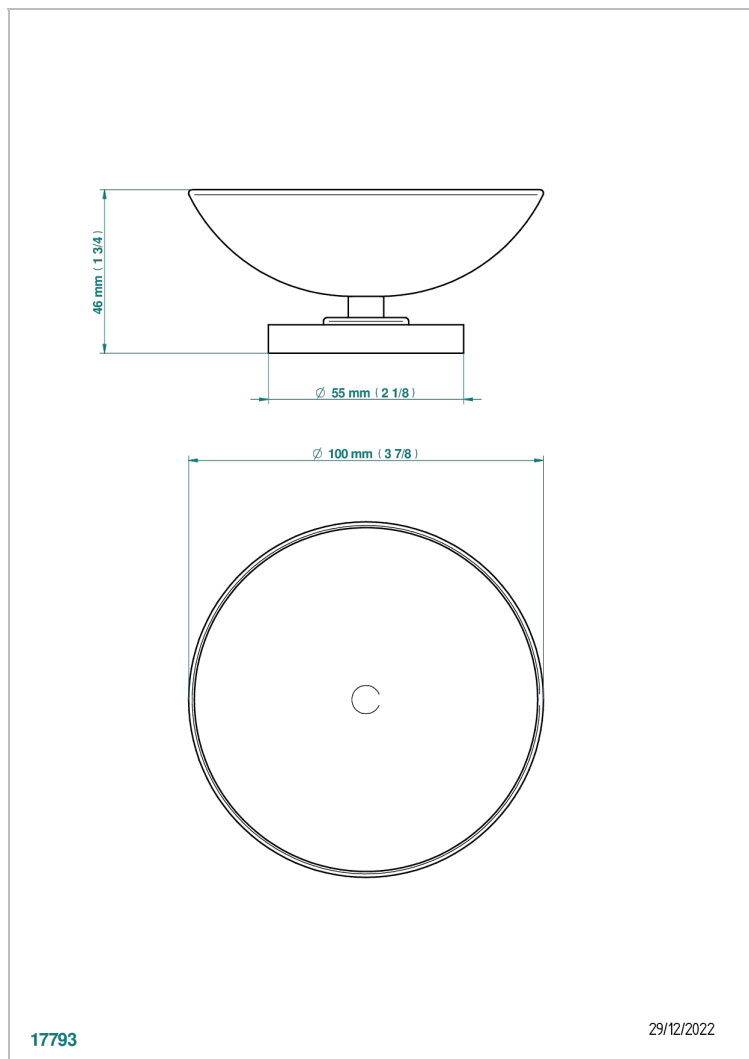

INFINI WHITE PORCELAIN WITH PLATINUM DECOR

U2E-544

Soap dish on stand, ø 100 mm

CHARACTERISTIC

- Infini White Porcelain with Platinum decor
- Soap dish on stand, ø 100 mm

AVAILABLE FINITIONS

Antique nickel - H28
Black ceram - D30
Blush PVD - H62
Brass color PVD - H49
Brown bronze color PVD - F33
Gold color PVD - H52