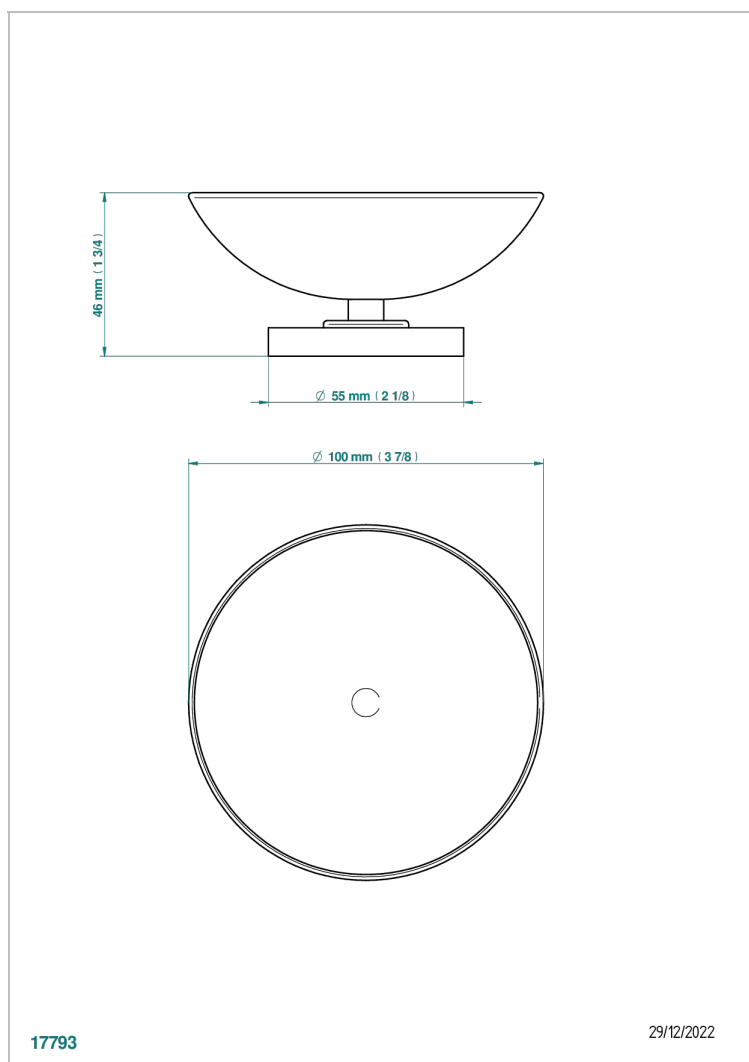

INFINI WHITE PORCELAIN WITH PLATINUM DECOR

U2E-544

Soap dish on stand, ø 100 mm

CHARACTERISTIC

- Infini White Porcelain with Platinum decor
- Soap dish on stand, ø 100 mm

AVAILABLE FINITIONS

Antique nickel - H28
Black ceram - D30
Blush PVD - H62
Brass color PVD - H49
Brown bronze color PVD - F33
Gold color PVD - H52