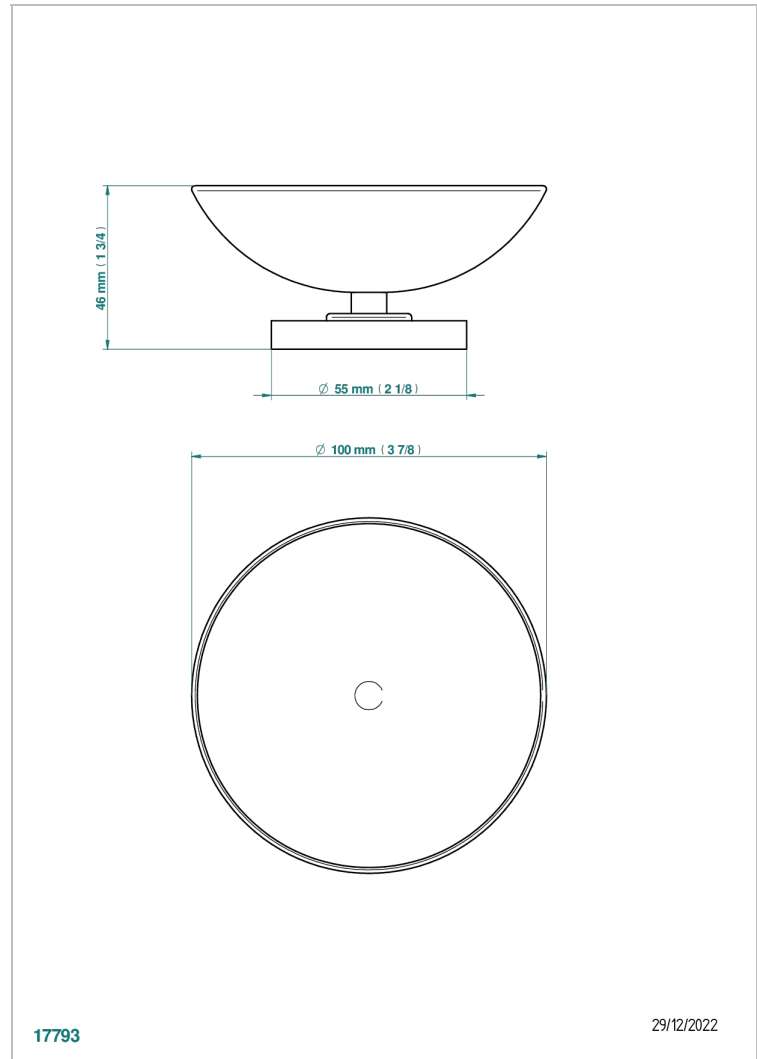

INFINI WHITE PORCELAIN

U2D-544

Soap dish, freestanding , 4" diameter

THG[®]
PARIS

17793

29/12/2022

CHARACTERISTIC

- Infini White Porcelain
- Soap dish, freestanding , 4" diameter