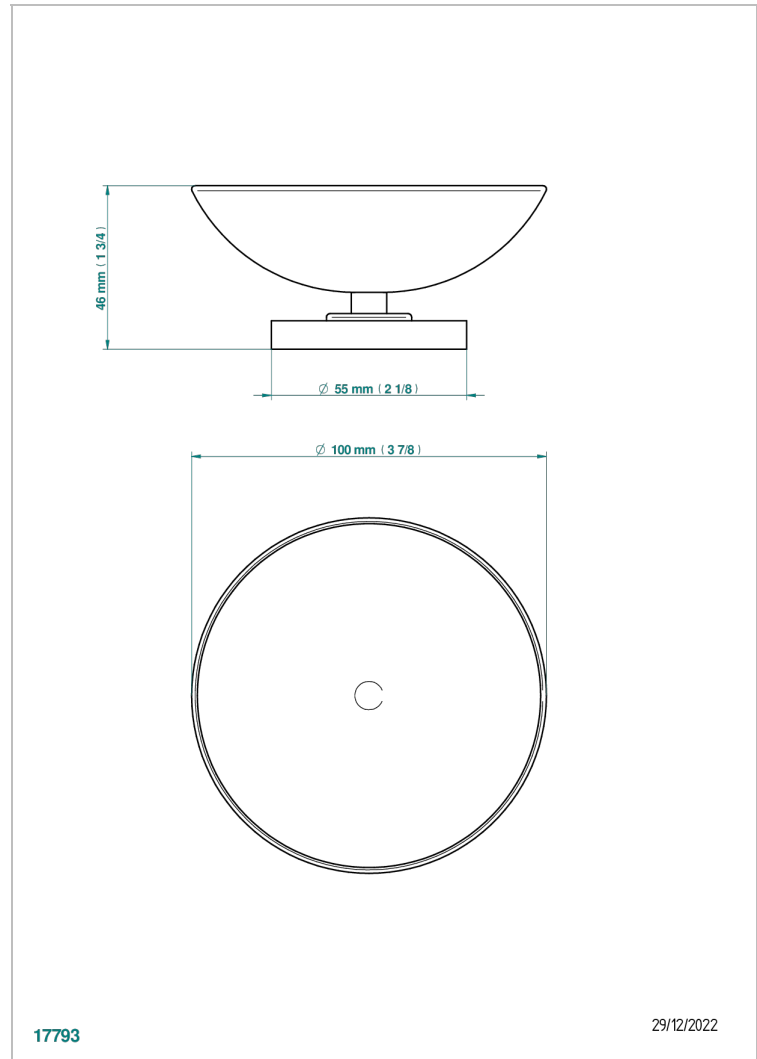

INFINI WHITE PORCELAIN

U2D-544

Soap dish on stand, \varnothing 100 mm

THG[®]
PARIS

17793

29/12/2022

CHARACTERISTIC

- Infini White Porcelain
- Soap dish on stand, \varnothing 100 mm