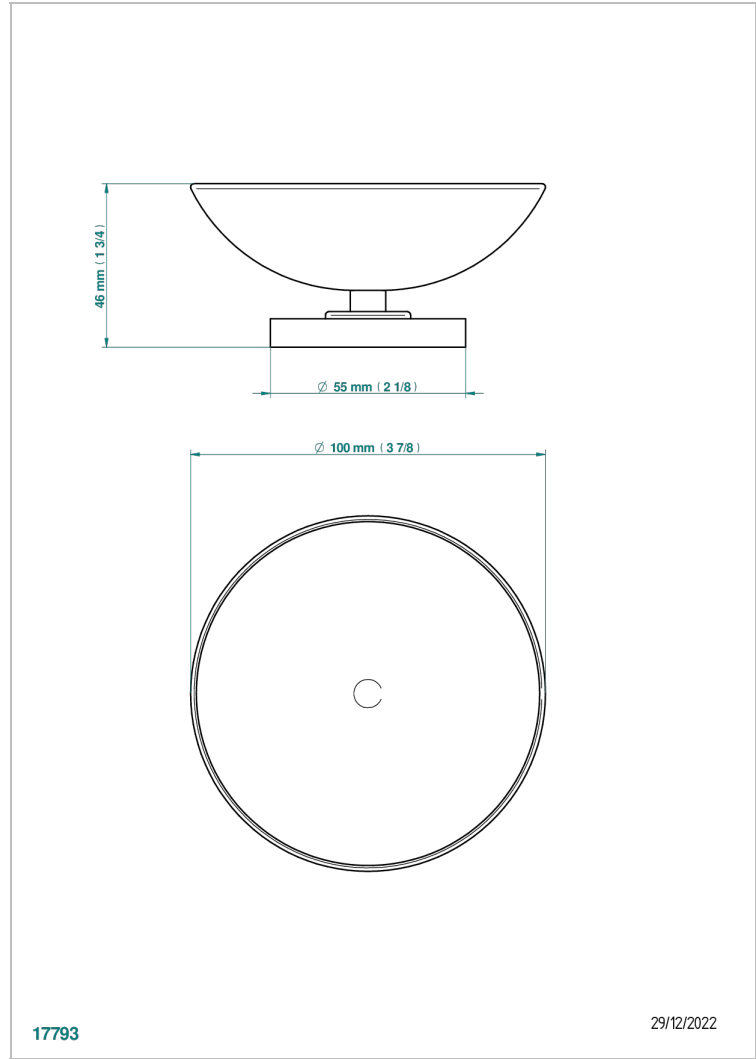

LE 11 WITH LEVER HANDLES

U2B-544

Soap dish, freestanding , 4" diameter

THG[®]
PARIS

CHARACTERISTIC

- Le 11 with lever handles
- Soap dish, freestanding , 4" diameter

AVAILABLE FINITIONS

Black ceram - D30
Blush PVD - H62
Brass color PVD - H49
Brown bronze color PVD - F33
Chrome polished - A02
Chrome polished / gold polished - G02