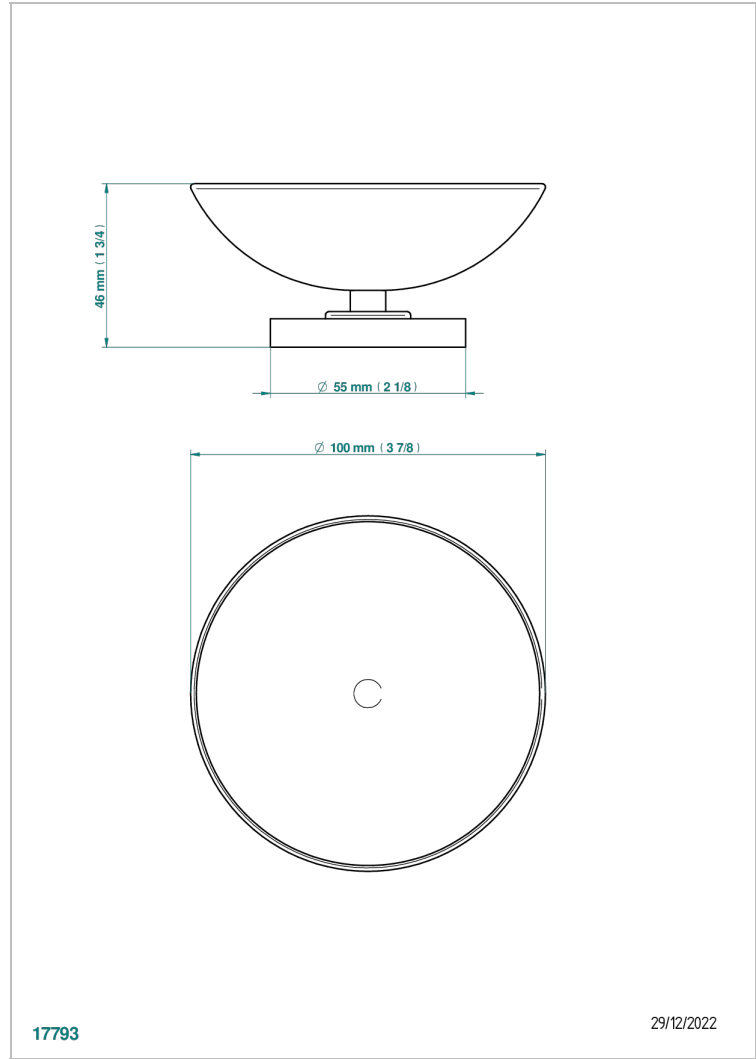

LE 11 WITH LEVER

U2B-544

Soap dish on stand, \varnothing 100 mm

THG[®]
PARIS

17793

29/12/2022

CHARACTERISTIC

- Le 11 with lever
- Soap dish on stand, \varnothing 100 mm