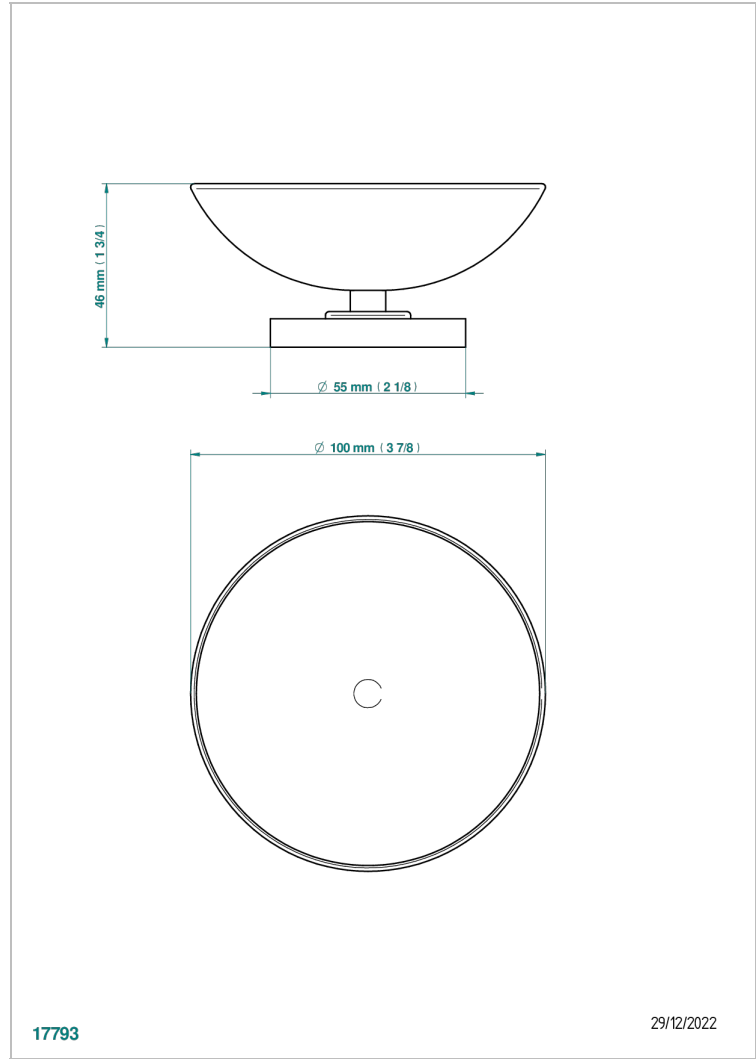

YOKO DELTA HOWLITE

G7W-544

Soap dish, freestanding , 4" diameter

THG[®]
PARIS

CHARACTERISTIC

- Yoko Delta Howlite
- Soap dish, freestanding , 4" diameter

AVAILABLE FINITIONS

Black ceram - D30
Blush PVD - H62
Brass color PVD - H49
Brown bronze color PVD - F33
Chrome polished - A02
Gold color PVD - H52