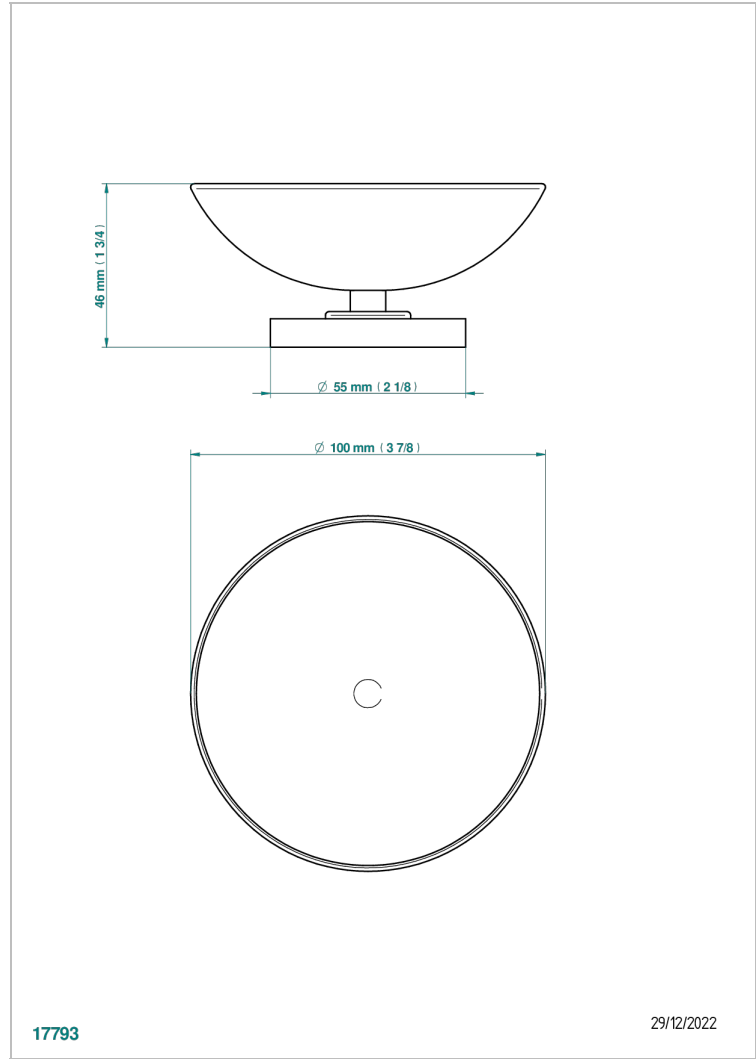

BONDI WITH LEVER HANDLES

G7G-544

Soap dish, freestanding , 4" diameter

17793

29/12/2022

CHARACTERISTIC

- Bondi with lever handles
- Soap dish, freestanding , 4" diameter

AVAILABLE FINITIONS