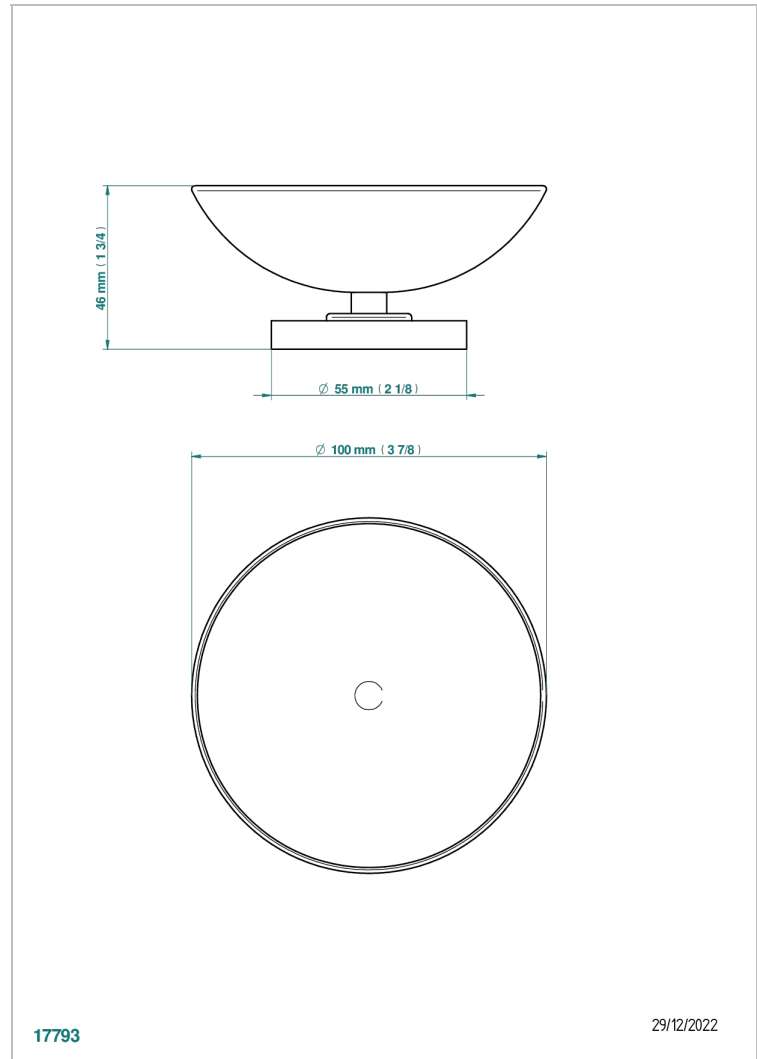

BONDI WITH LEVER

G7G-544

Soap dish on stand, \varnothing 100 mm

THG[®]
PARIS

CHARACTERISTIC

- Bondi with lever
- Soap dish on stand, \varnothing 100 mm

AVAILABLE FINITIONS

Antique nickel - H28
Black ceram - D30
Blush PVD - H62
Brass color PVD - H49
Brown bronze color PVD - F33
Gold color PVD - H52