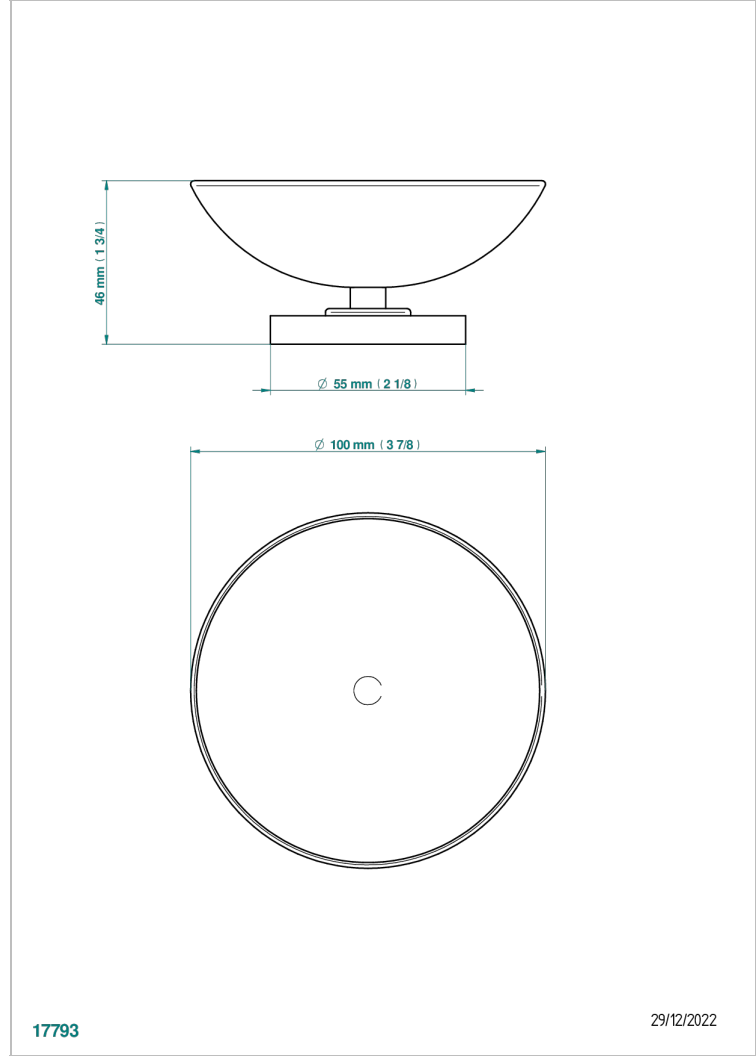

SPIRIT

G69-544

Soap dish, freestanding , 4" diameter

THG[®]
PARIS

CHARACTERISTIC

- Spirit
- Soap dish, freestanding , 4" diameter

AVAILABLE FINITIONS

Black ceram - D30
Blush PVD - H62
Brass color PVD - H49
Brown bronze color PVD - F33
Chrome polished - A02
Chrome polished / gold polished - G02