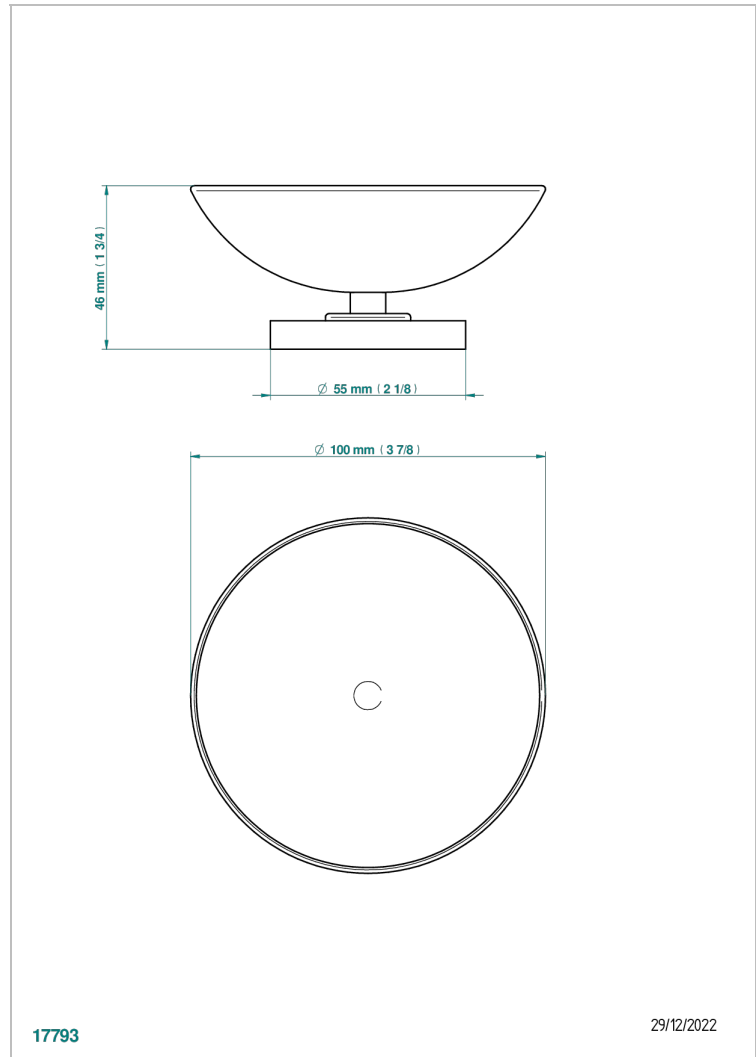

# SPIRIT WITH LEVER HANDLES

G58-544

Soap dish, freestanding , 4" diameter

THG<sup>®</sup>  
PARIS

## CHARACTERISTIC

- Spirit with lever handles
- Soap dish, freestanding , 4" diameter