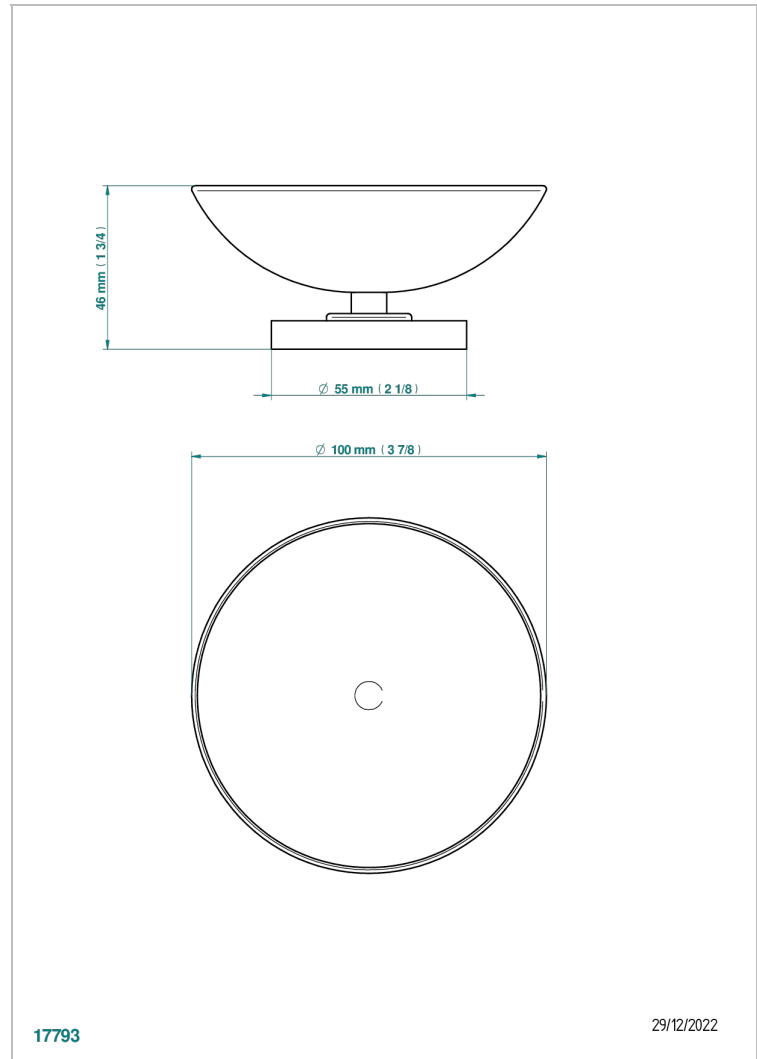

# SPIRIT WITH LEVER

G58-544

Soap dish on stand,  $\varnothing$  100 mm

THG<sup>®</sup>  
PARIS

## CHARACTERISTIC

- Spirit with lever
- Soap dish on stand,  $\varnothing$  100 mm