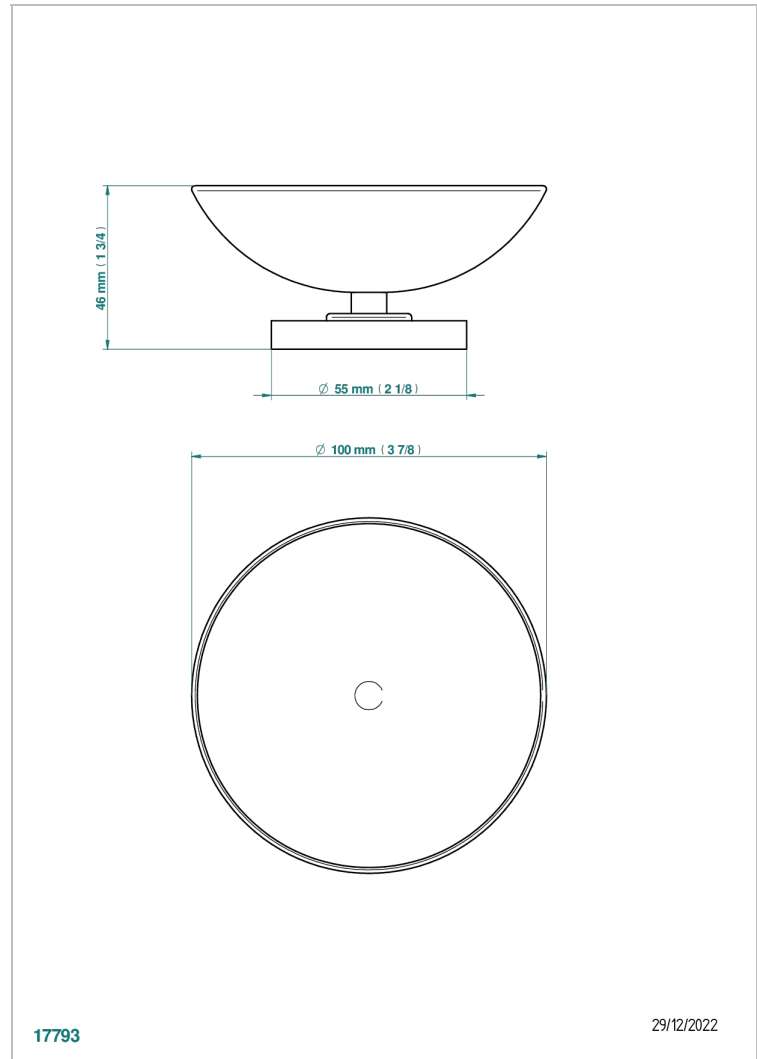

SPIRIT WITH LEVER

G58-544

Soap dish on stand, \varnothing 100 mm

THG[®]
PARIS

CHARACTERISTIC

- Spirit with lever
- Soap dish on stand, \varnothing 100 mm

AVAILABLE FINITIONS

Antique nickel - H28
Black ceram - D30
Blush PVD - H62
Brass color PVD - H49
Brown bronze color PVD - F33
Gold color PVD - H52