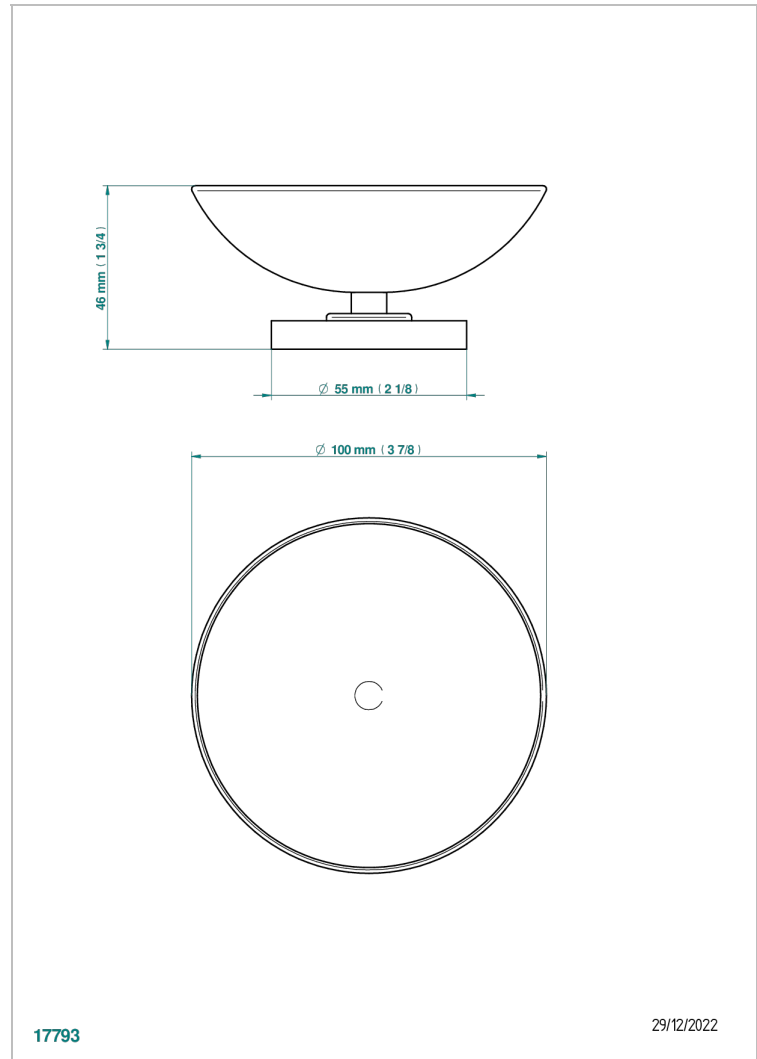

COLLECTION "O"

G4P-544

Soap dish, freestanding , 4" diameter

THG[®]
PARIS

CHARACTERISTIC

- Collection "O"
- Soap dish, freestanding , 4" diameter

AVAILABLE FINITIONS

Black ceram - D30
Blush PVD - H62
Brass color PVD - H49
Brown bronze color PVD - F33
Chrome polished - A02
Chrome polished / gold polished - G02