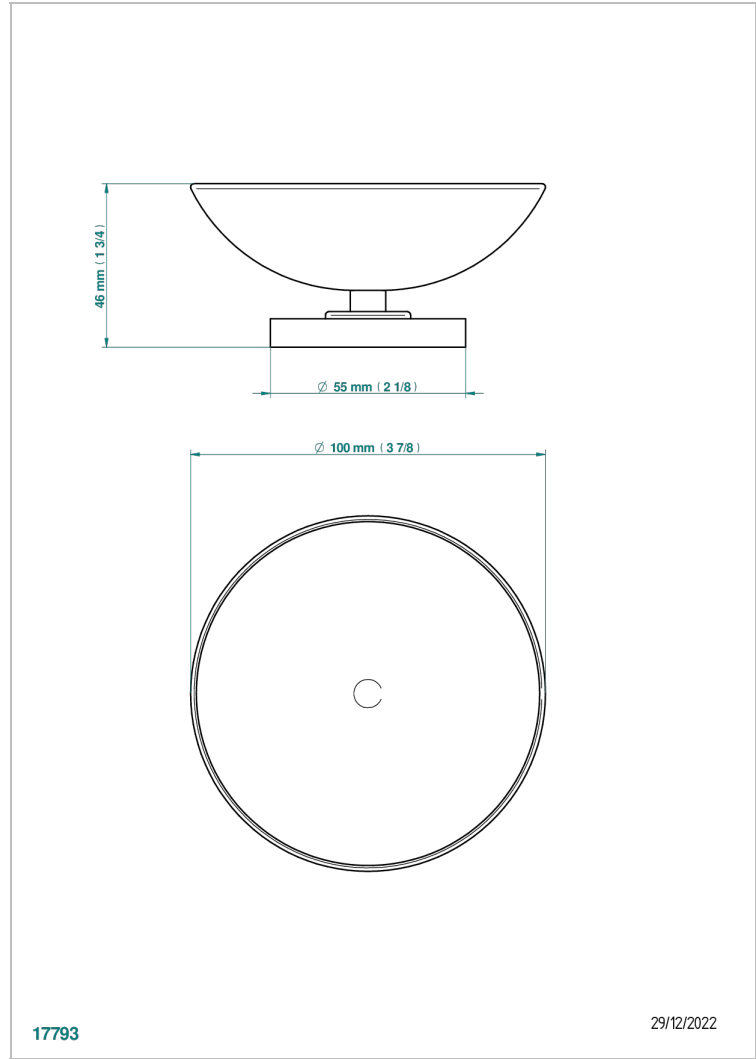

# COLLECTION "O"

G4P-544

Soap dish on stand, ø 100 mm

THG<sup>®</sup>  
PARIS

## CHARACTERISTIC

- Collection "O"
- Soap dish on stand, ø 100 mm