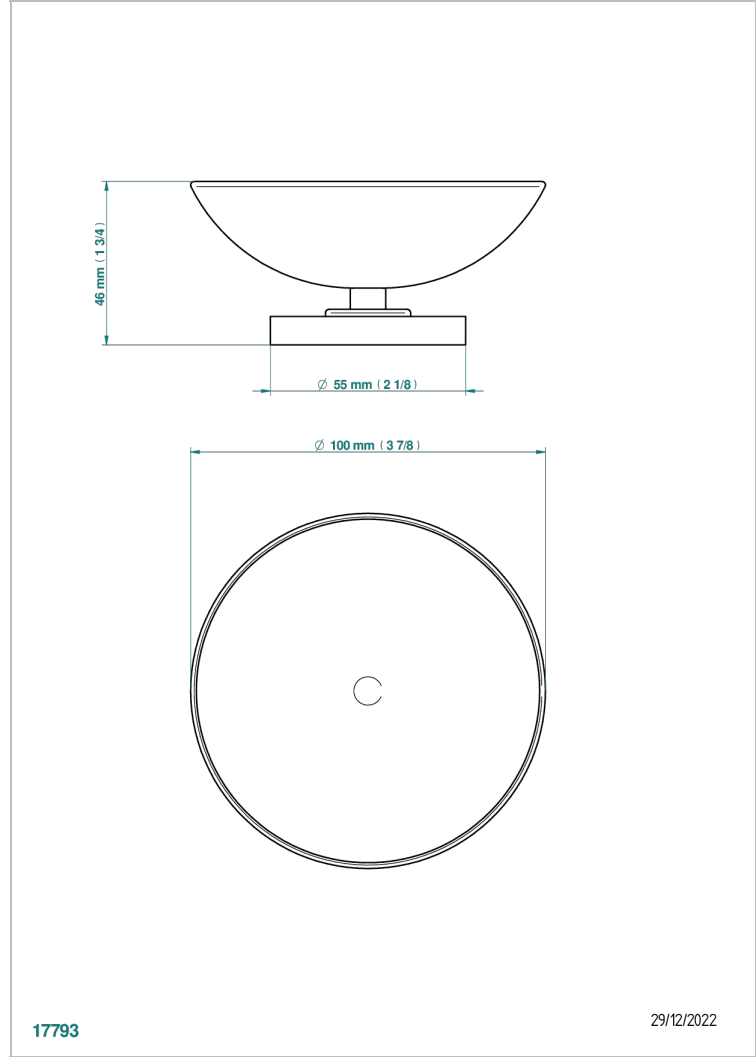

MONTAIGNE VENUS WHITE MARBLE WITH LEVER HANDLES

G3W-544

Soap dish, freestanding , 4" diameter

CHARACTERISTIC

- Montaigne Vénus white marble with lever handles
- Soap dish, freestanding , 4" diameter

AVAILABLE FINITIONS