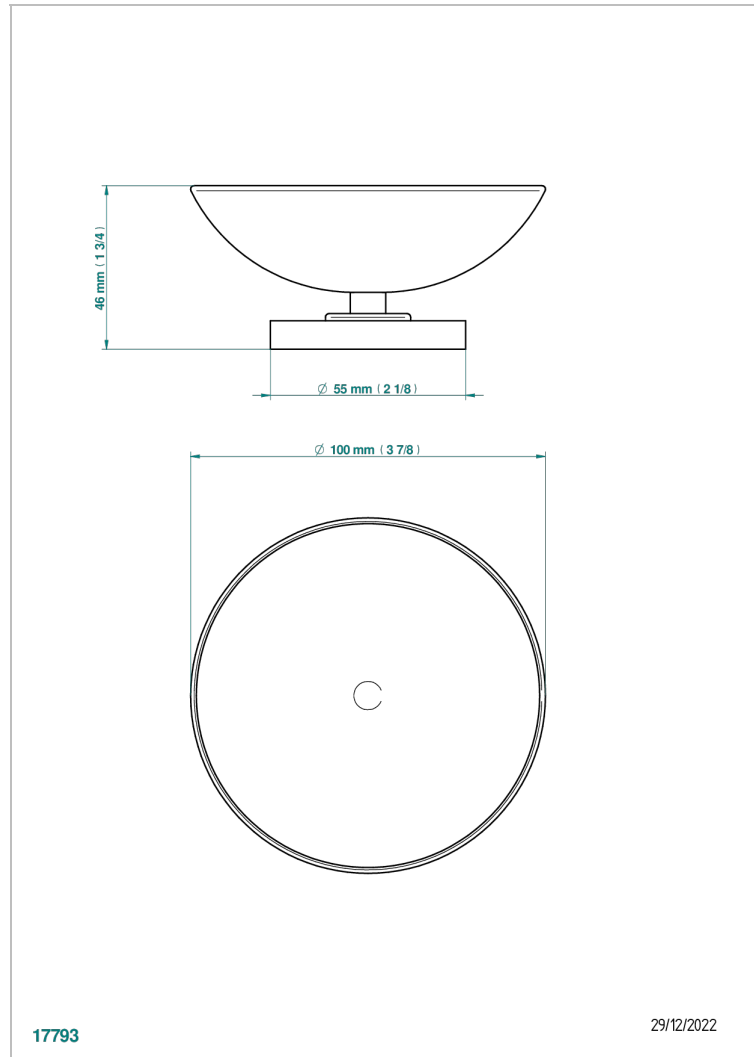

# MONTAIGNE VENUS WHITE MARBLE

G3V-544

Soap dish, freestanding , 4" diameter

THG<sup>®</sup>  
PARIS

17793

29/12/2022

## CHARACTERISTIC

- Montaigne Vénus white marble
- Soap dish, freestanding , 4" diameter