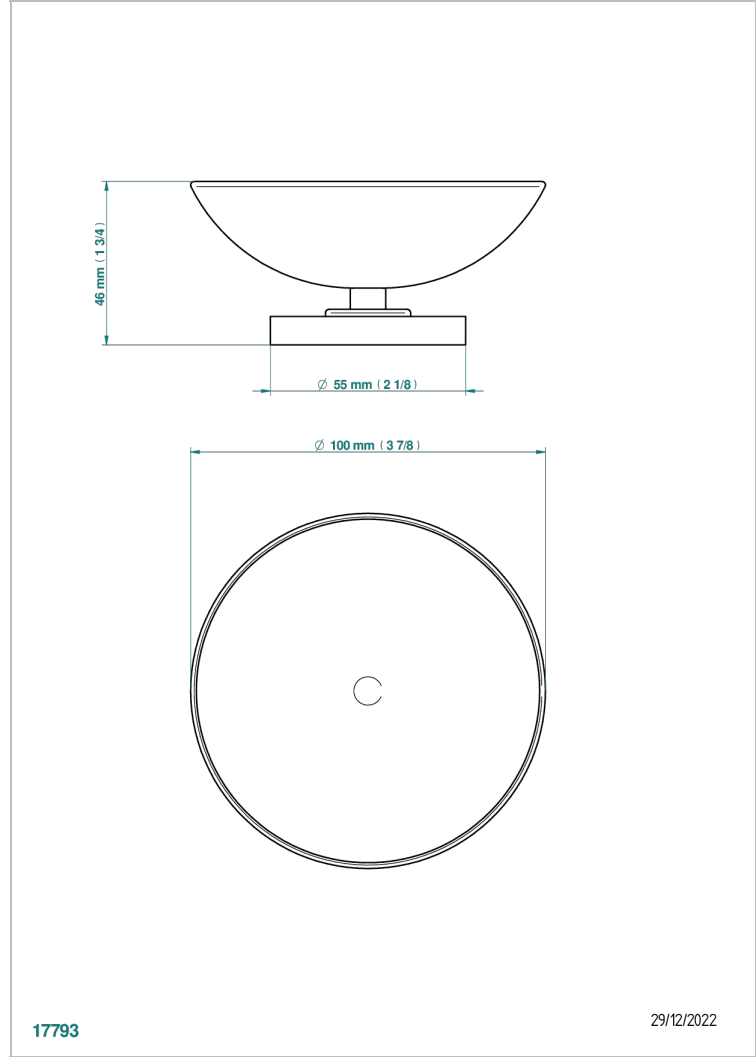

MONTAIGNE LEONARDO GREY MARBLE WITH LEVER HANDLES

G3U-544

Soap dish, freestanding , 4" diameter

17793

29/12/2022

CHARACTERISTIC

- Montaigne Leonardo Grey marble with lever handles
- Soap dish, freestanding , 4" diameter