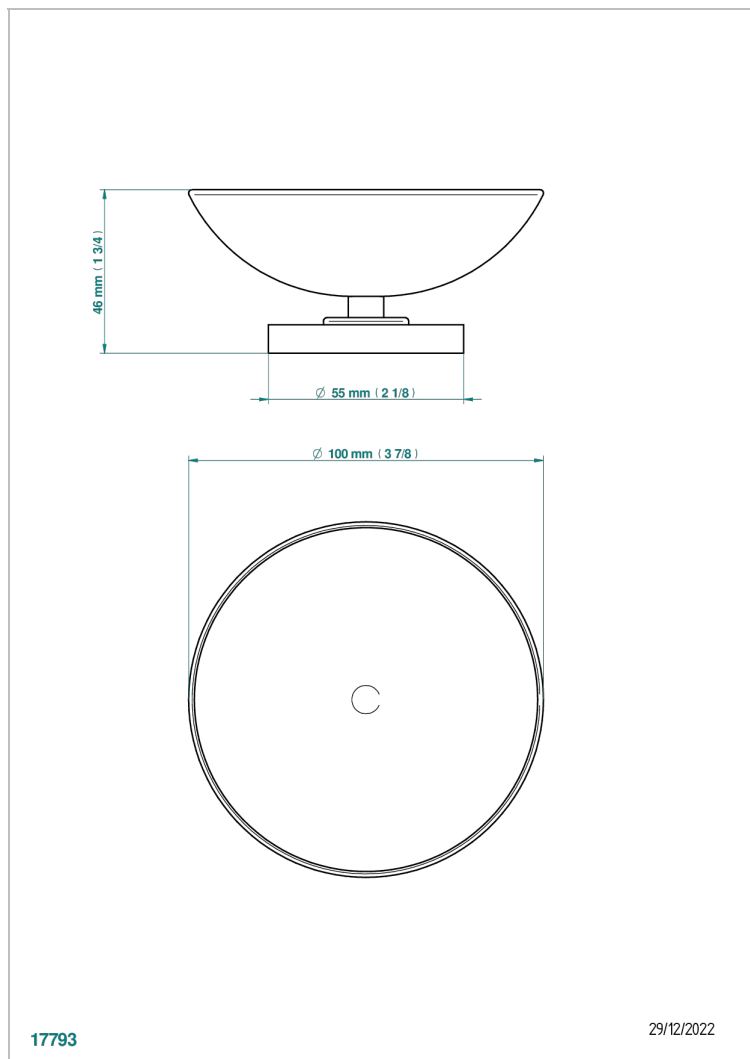

MONTAIGNE LEONARDO GREY MARBLE

G3T-544

Soap dish, freestanding , 4" diameter

CHARACTERISTIC

- Montaigne Leonardo Grey marble
- Soap dish, freestanding , 4" diameter

AVAILABLE FINITIONS

Black ceram - D30

Blush PVD - H62