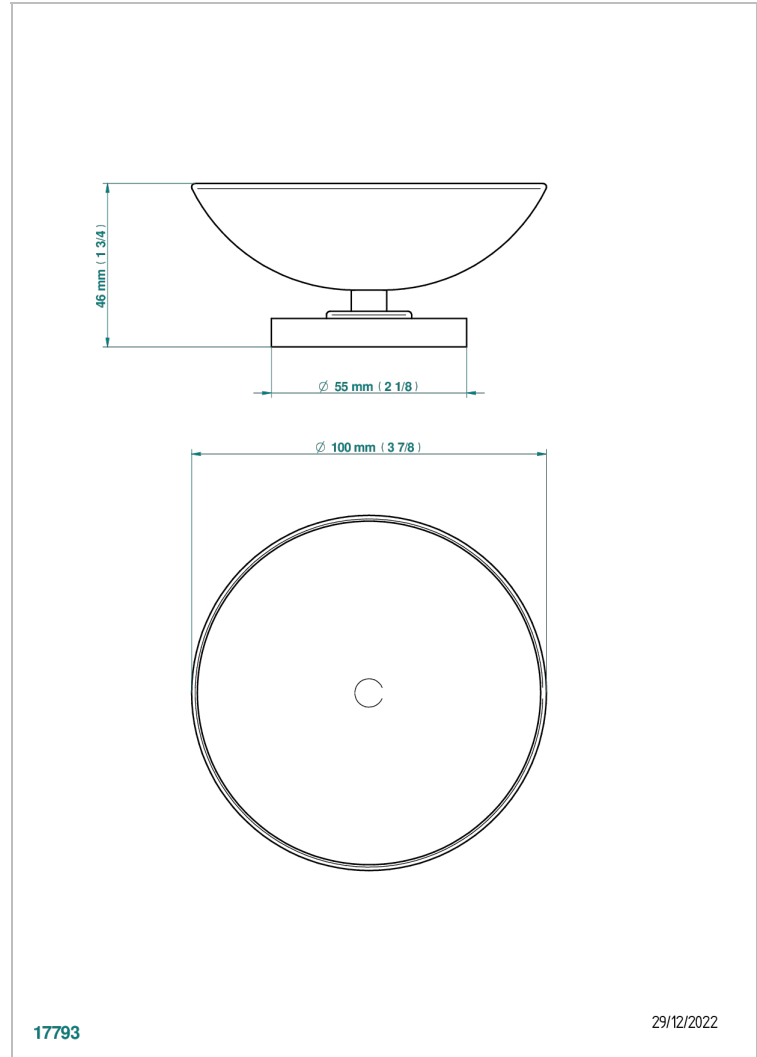

MONTAIGNE GRAND ANTIQUE MARBLE WITH LEVER HANDLES

G3S-544

Soap dish, freestanding , 4" diameter

CHARACTERISTIC

- Montaigne Grand Antique marble with lever handles
- Soap dish, freestanding , 4" diameter

AVAILABLE FINITIONS