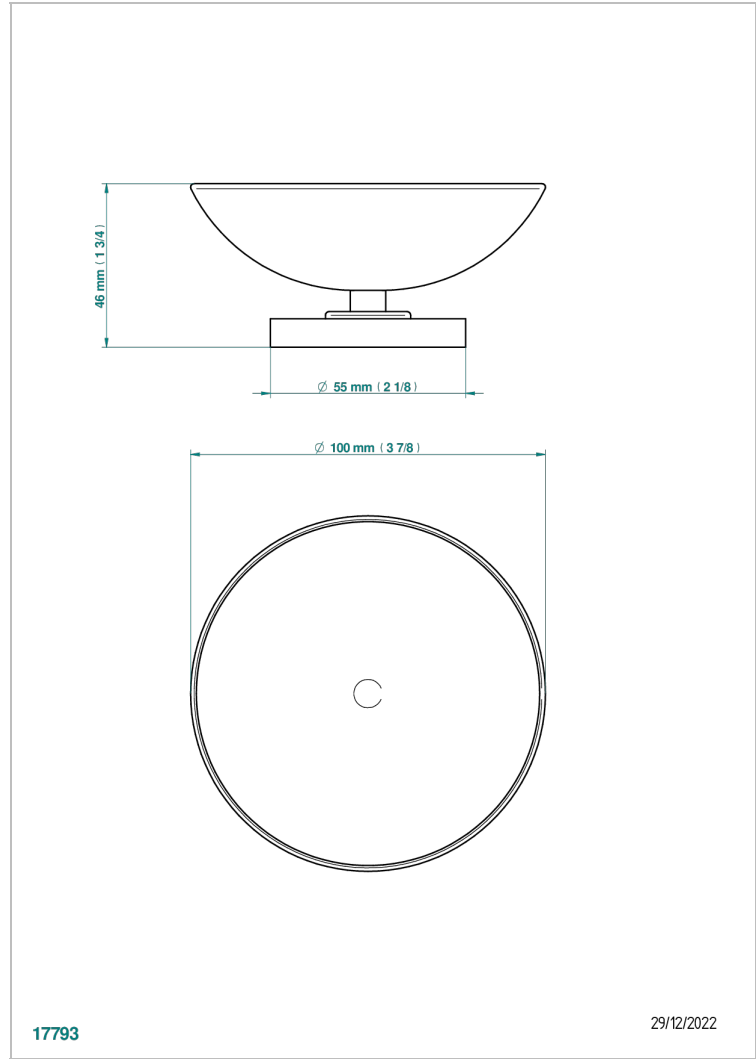

POMME GOLD LUSTER CRYSTAL

A46-544

Soap dish, freestanding , 4" diameter

THG[®]
PARIS

CHARACTERISTIC

- Pomme Gold luster crystal
- Soap dish, freestanding , 4" diameter

AVAILABLE FINITIONS

Black ceram - D30
Blush PVD - H62
Brass color PVD - H49
Brown bronze color PVD - F33
Chrome polished - A02
Chrome polished / gold polished - G02