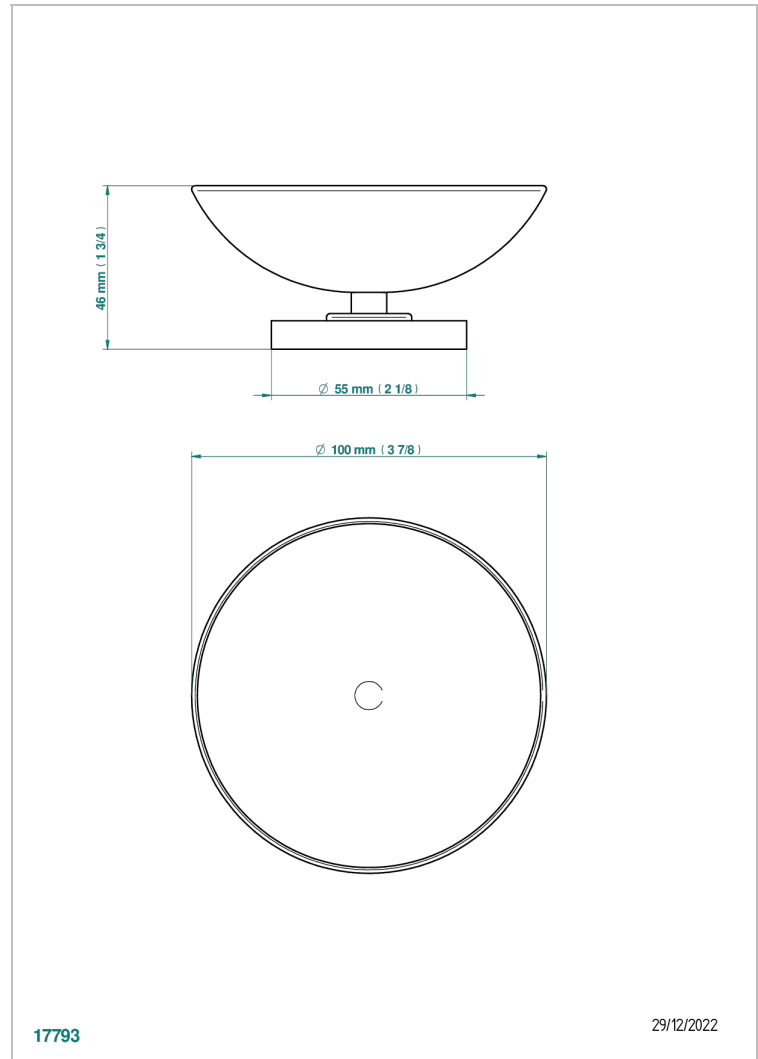

# POMME GOLD LUSTER CRYSTAL

A46-544

Soap dish on stand, ø 100 mm

THG<sup>®</sup>  
PARIS

## CHARACTERISTIC

- Pomme Gold luster crystal
- Soap dish on stand, ø 100 mm