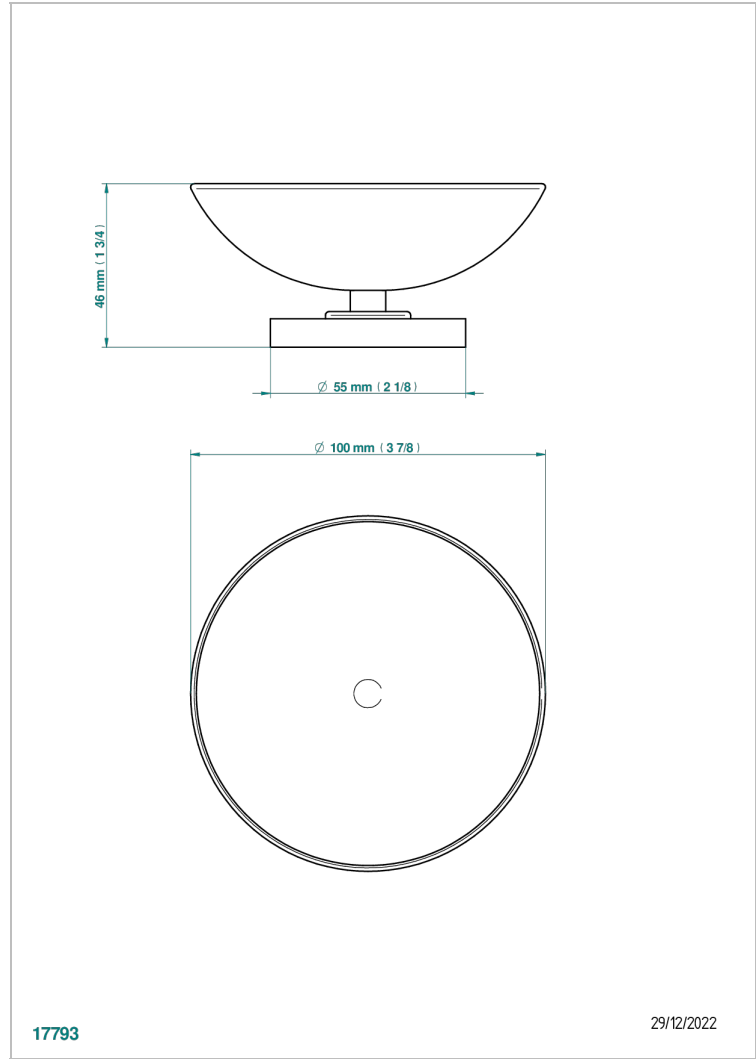

POMME CLEAR SATINY CRYSTAL

A42-544

Soap dish, freestanding , 4" diameter

THG[®]
PARIS

CHARACTERISTIC

- Pomme Clear satiny crystal
- Soap dish, freestanding , 4" diameter

AVAILABLE FINITIONS

Black ceram - D30
Blush PVD - H62
Brass color PVD - H49
Brown bronze color PVD - F33
Chrome polished - A02
Chrome polished / gold polished - G02