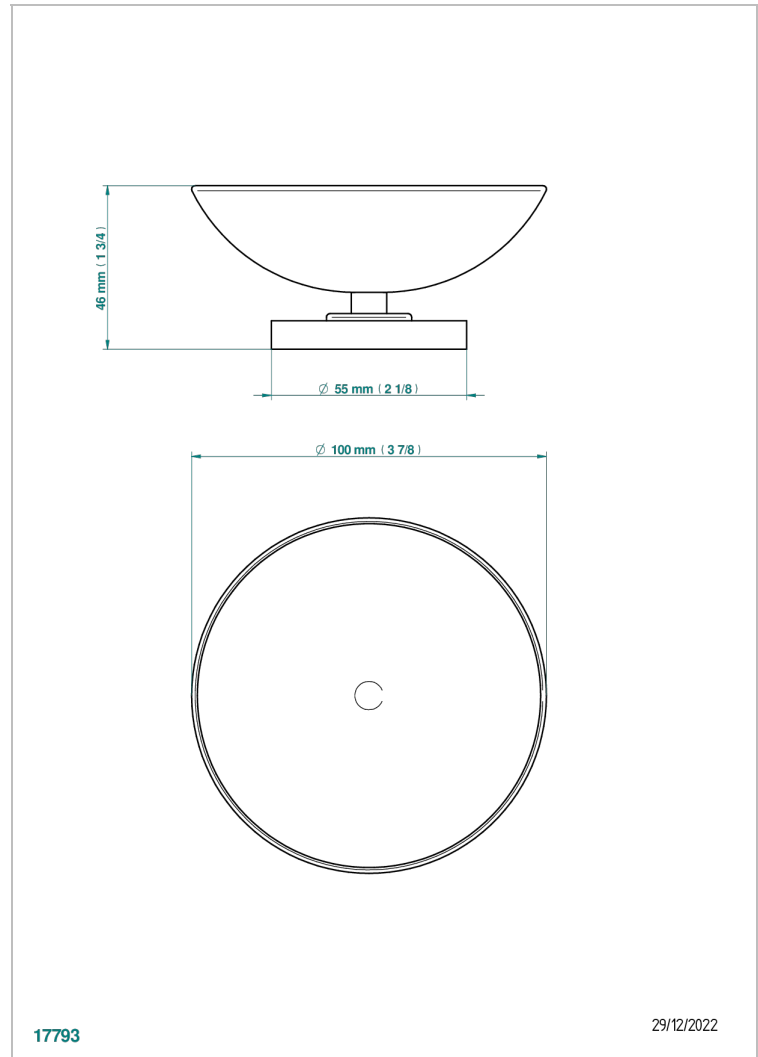

POMME CLEAR SATIN CRYSTAL

A42-544

Soap dish on stand, ø 100 mm

THG[®]
PARIS

17793

29/12/2022

CHARACTERISTIC

- Pomme Clear satin crystal
- Soap dish on stand, ø 100 mm