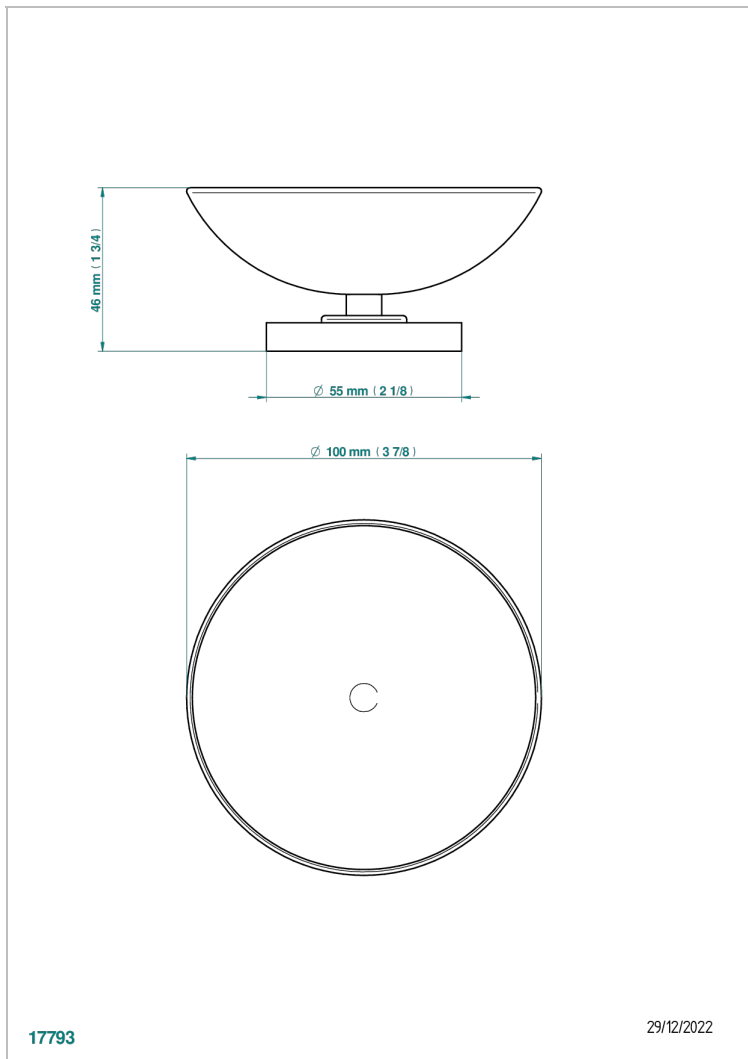

BAMBOU CLEAR CRYSTAL

A35-544

Soap dish, freestanding , 4" diameter

THG[®]
PARIS

17793

29/12/2022

CHARACTERISTIC

- Bambou Clear crystal
- Soap dish, freestanding , 4" diameter