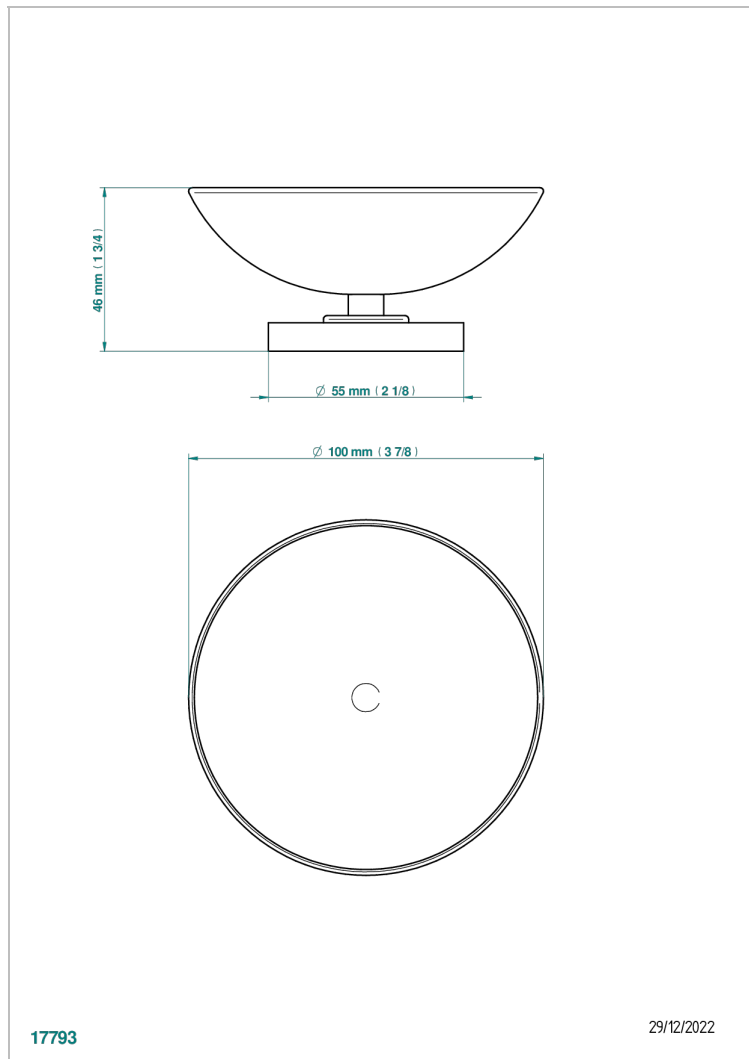

BAMBOU CLEAR CRYSTAL

A35-544

Soap dish on stand, ø 100 mm

THG[®]
PARIS

17793

29/12/2022

CHARACTERISTIC

- Bambou Clear crystal
- Soap dish on stand, ø 100 mm