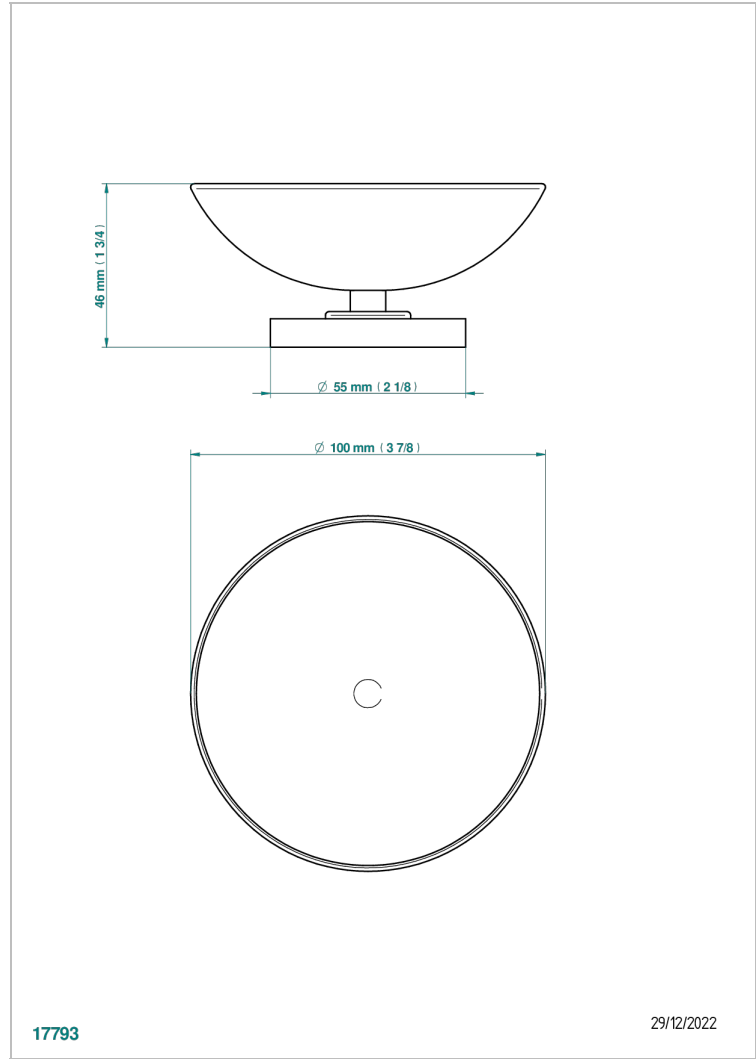

BAMBOU AMBER CRYSTAL

A34-544

Soap dish, freestanding , 4" diameter

CHARACTERISTIC

- Bambo Amber crystal
- Soap dish, freestanding , 4" diameter

AVAILABLE FINITIONS

Black ceram - D30
Blush PVD - H62
Brass color PVD - H49
Brown bronze color PVD - F33
Chrome polished - A02
Chrome polished / gold polished - G02