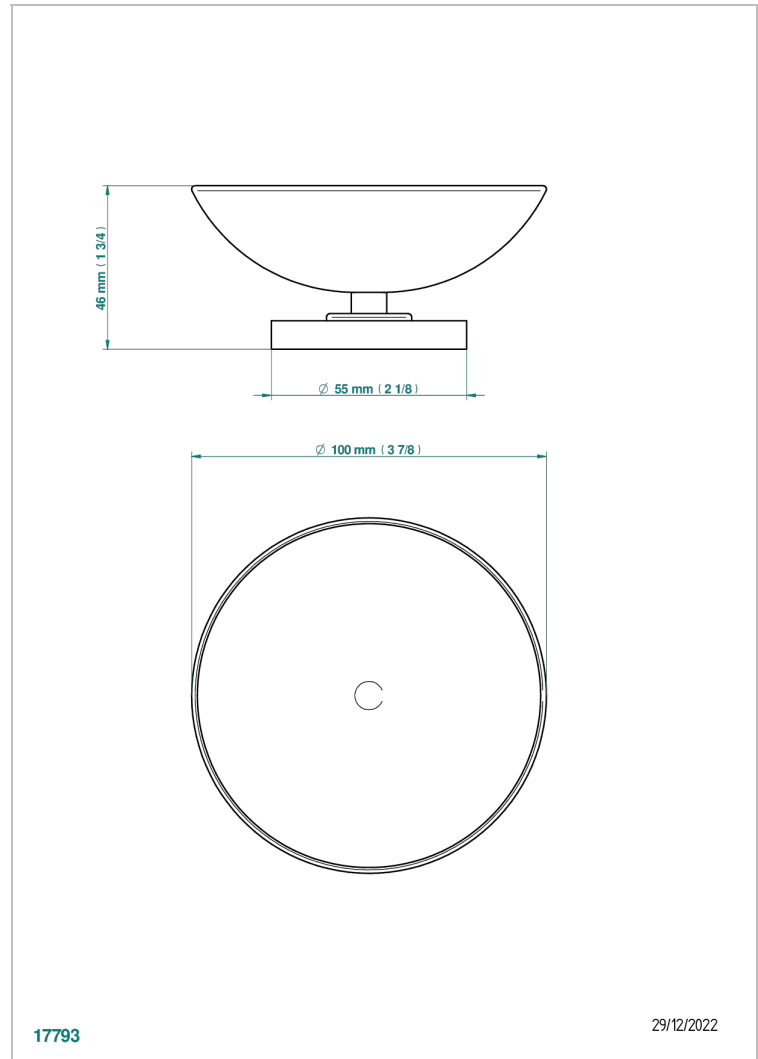

BAMBOU AMBER CRYSTAL

A34-544

Soap dish on stand, \varnothing 100 mm

THG[®]
PARIS

CHARACTERISTIC

- Bambou Amber crystal
- Soap dish on stand, \varnothing 100 mm

AVAILABLE FINITIONS

Antique nickel - H28
Black ceram - D30
Blush PVD - H62
Brass color PVD - H49
Brown bronze color PVD - F33
Gold color PVD - H52