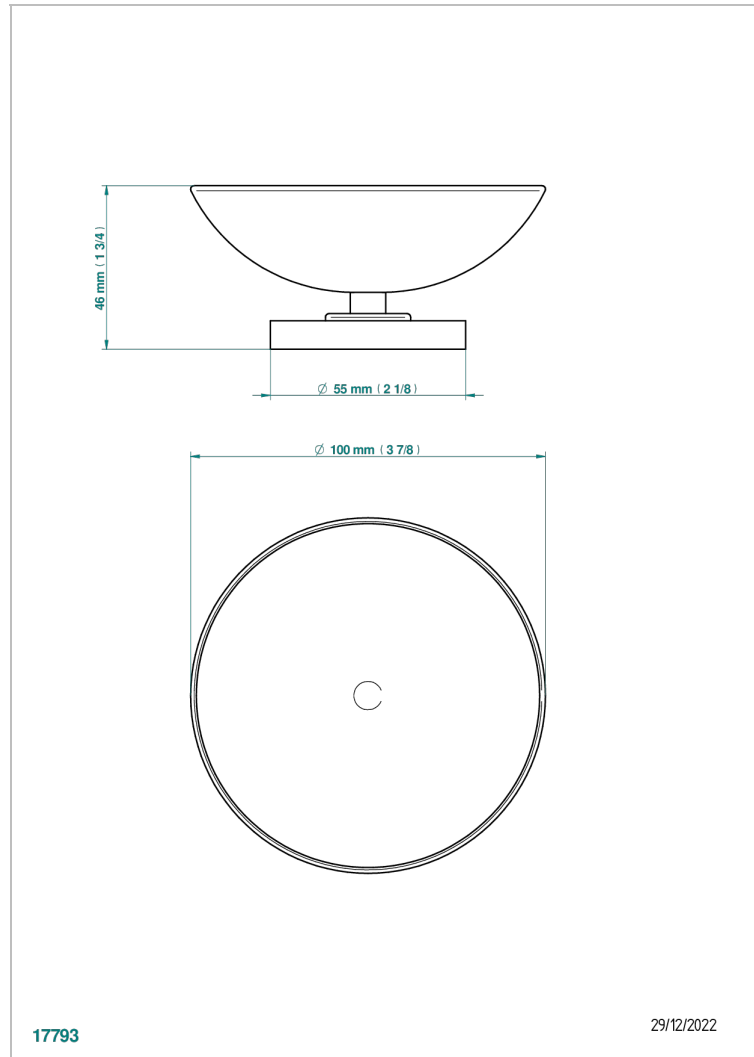

BAMBOU BLACK CRYSTAL

A33-544

Soap dish, freestanding , 4" diameter

THG[®]
PARIS

17793

29/12/2022

CHARACTERISTIC

- Bambou Black crystal
- Soap dish, freestanding , 4" diameter