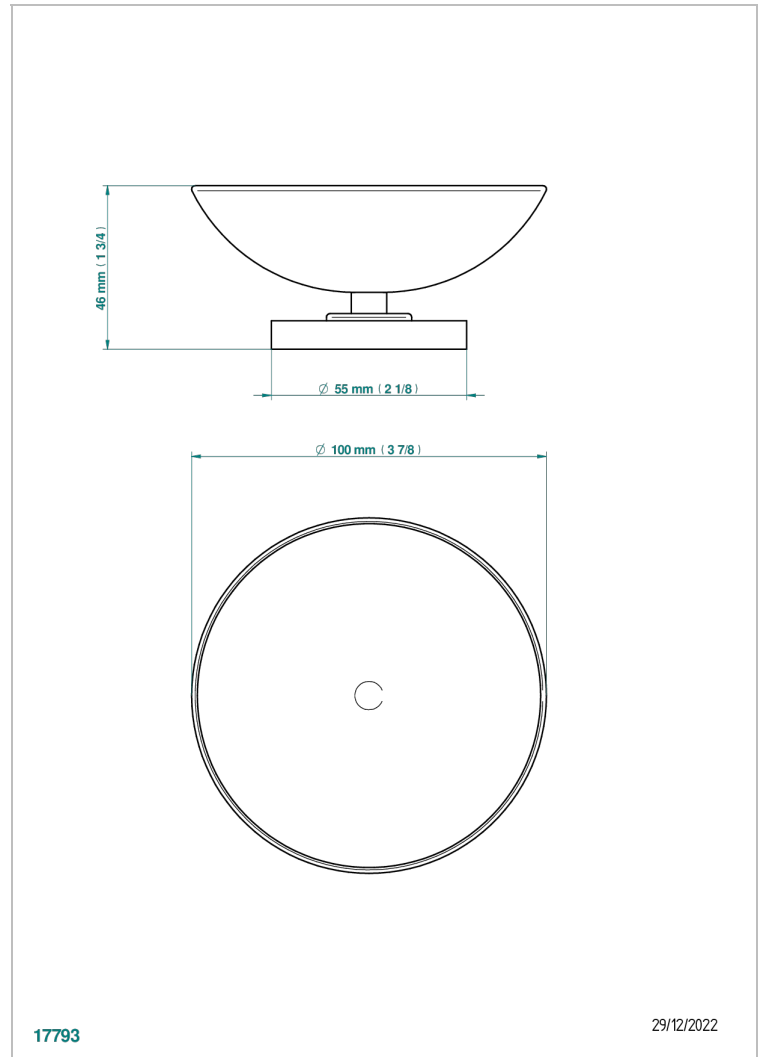

BAMBOU BLACK CRYSTAL

A33-544

Soap dish on stand, ø 100 mm

THG[®]
PARIS

17793

29/12/2022

CHARACTERISTIC

- Bambou Black crystal
- Soap dish on stand, ø 100 mm